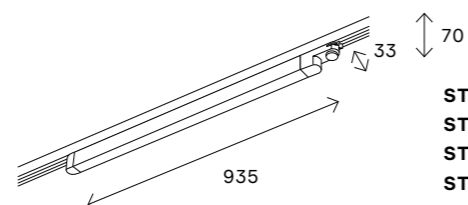

ST663.436.40
ST663.446.40
ST663.536.40
ST663.546.40

артикул	мощность, W	световой поток, LM	цветовая температура, K	коэфф. цвето-передачи, RA	угол рассеивания, °
■ ST663.436.20	led × 20	1600	3000	>90	120
■ ST663.446.20	led × 20	1600	4000	>90	120
□ ST663.536.20	led × 20	1600	3000	>90	120
□ ST663.546.20	led × 20	1600	4000	>90	120
■ ST663.436.40	led × 40	3200	3000	>90	120
■ ST663.446.40	led × 40	3200	4000	>90	120
□ ST663.536.40	led × 40	3200	3000	>90	120
□ ST663.546.40	led × 40	3200	4000	>90	120

136
трекфазная трековая система