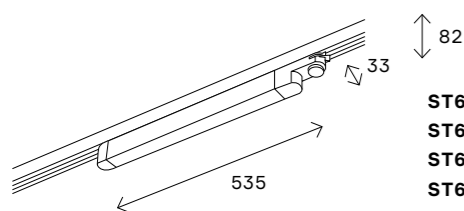

ST663

ST663.436.20
ST663.446.20
ST663.536.20
ST663.546.20