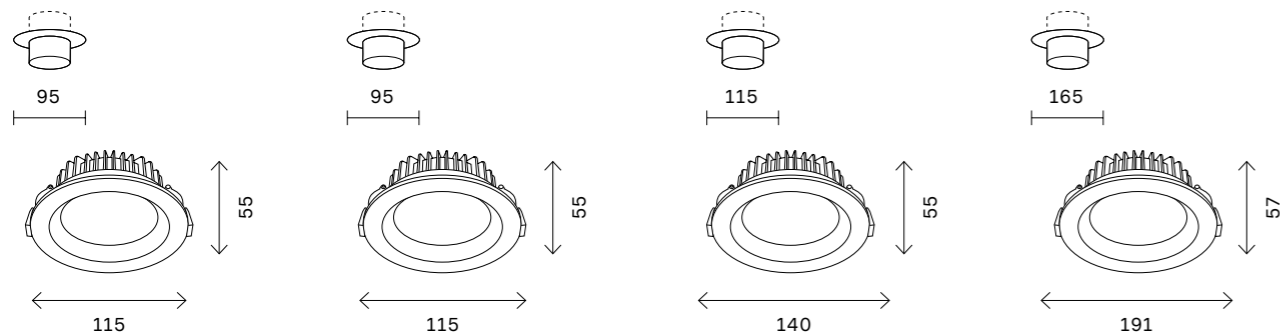

# ST752

белый

NEW

LED

120°

IP44

ST752.538.07  
ST752.548.07

ST752.538.12  
ST752.548.12