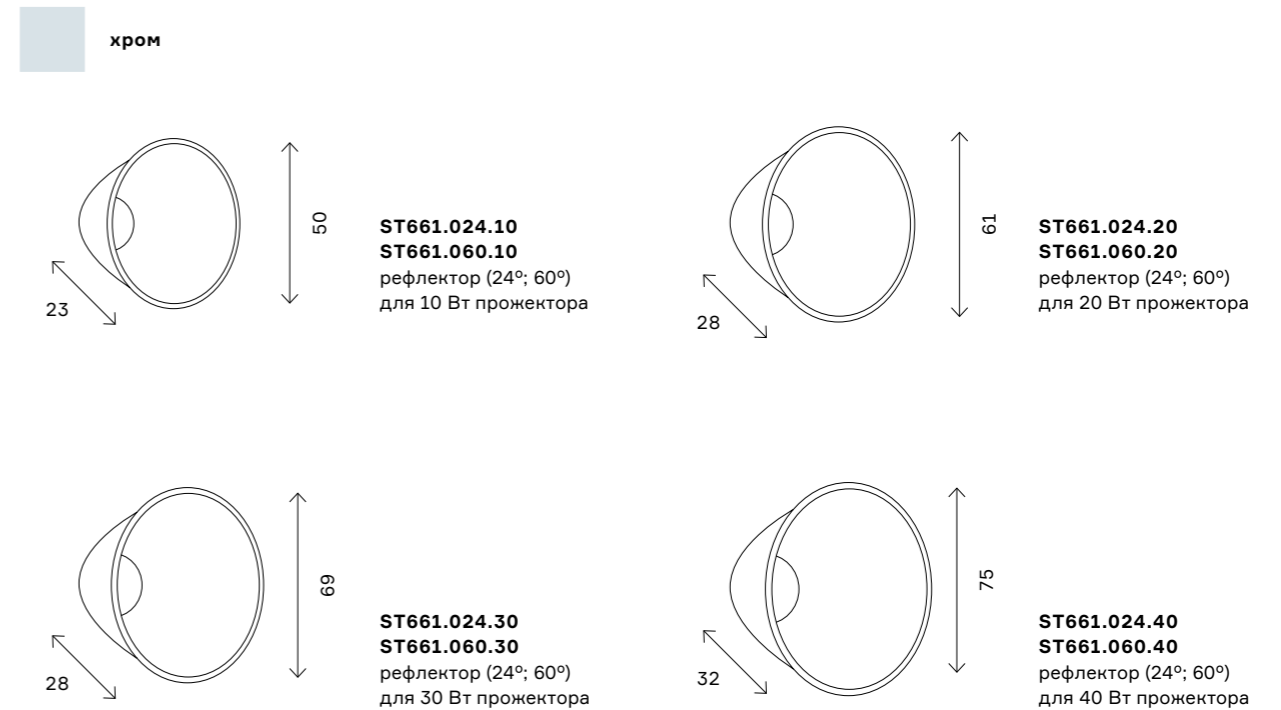

Рефлекторы для светильника ST661