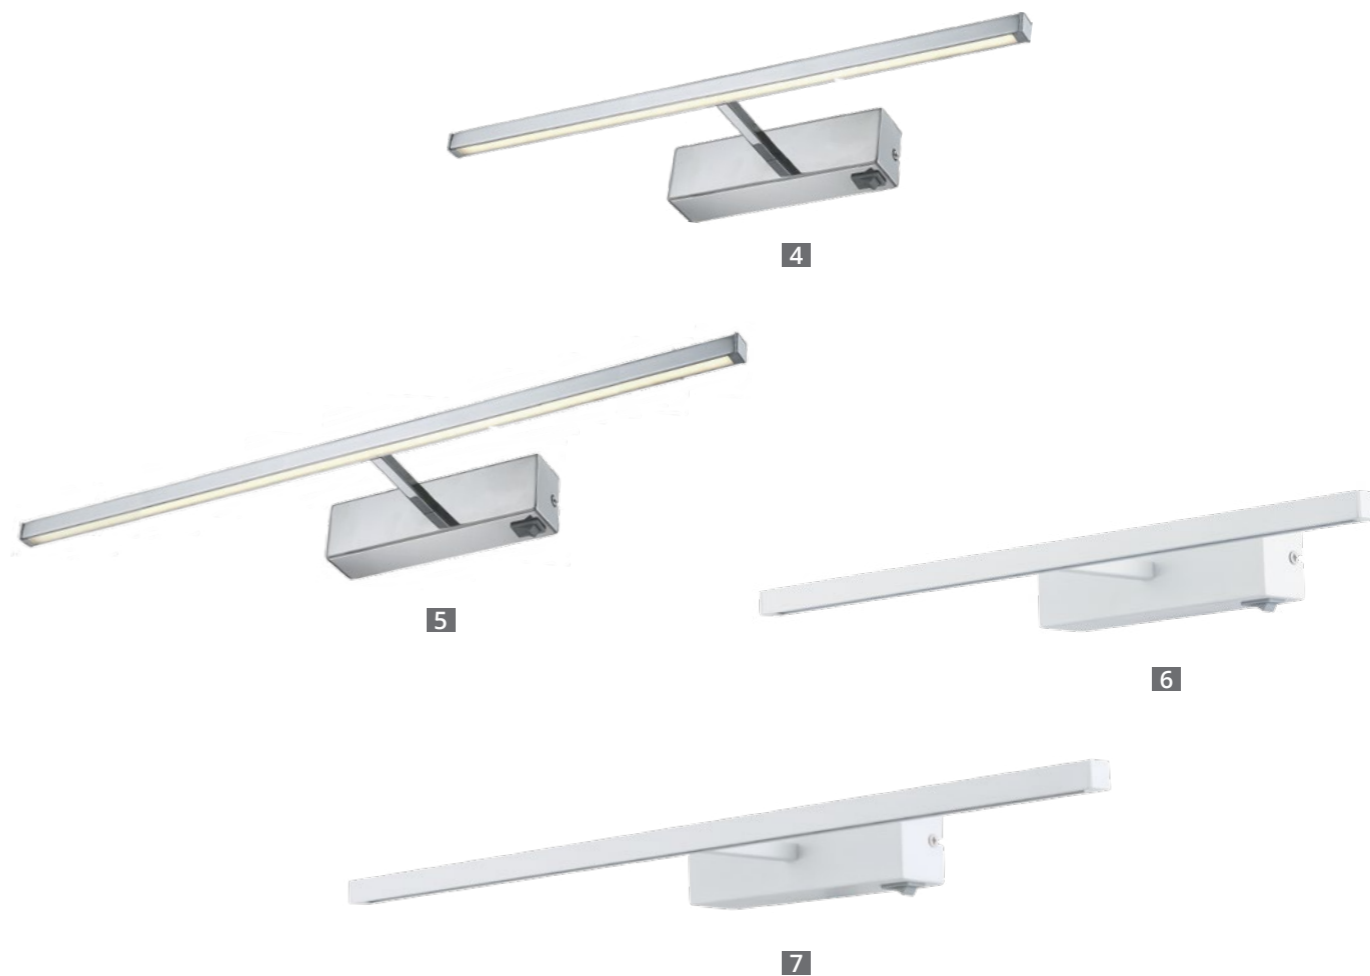

PICTURE LIGHTS LED

Fixture material: metal plated / metal painted
Fixture colour: chrome / white
Shade material: metal plated, acrylic / metal plated, PC / metal painted, acrylic
Shade colour: chrome / clear / white

Материал арматуры: металл гальванизированный / металл крашенный
Цвет арматуры: хром / белый
Материал плафона: металл гальванизированный, акрил / металл гальванизированный, пластик / металл крашенный, акрил
Цвет плафона: хром / прозрачный / белый

№ Article	↕	↔	↗	∩	⋮	Light Source |	Description
1 A1109AP-1CC	7	70	20	-	-	9W | LED, 900lm, 3000K, Ra≥70	
2 A1107AP-1CC	7	55	20	-	-	7W | LED, 700lm, 3000K, Ra≥70	
3 A1103AP-1CC	7	28	20	-	-	3W | LED, 300lm, 3000K, Ra≥70	

№ Article	↕	↔	↗	∩	⋮	Light Source |	Description
4 A5308AP-1CC	5	45	13	-	-	8W | LED, 375lm, 3000K, Ra≥80	
5 A5312AP-1CC	5	60	13	-	-	12W | LED, 750lm, 3000K, Ra≥80	
6 A5308AP-1WH	5	45	13	-	-	8W | LED, 375lm, 3000K, Ra≥80	
7 A5312AP-1WH	5	60	13	-	-	12W | LED, 550lm, 3000K, Ra≥80