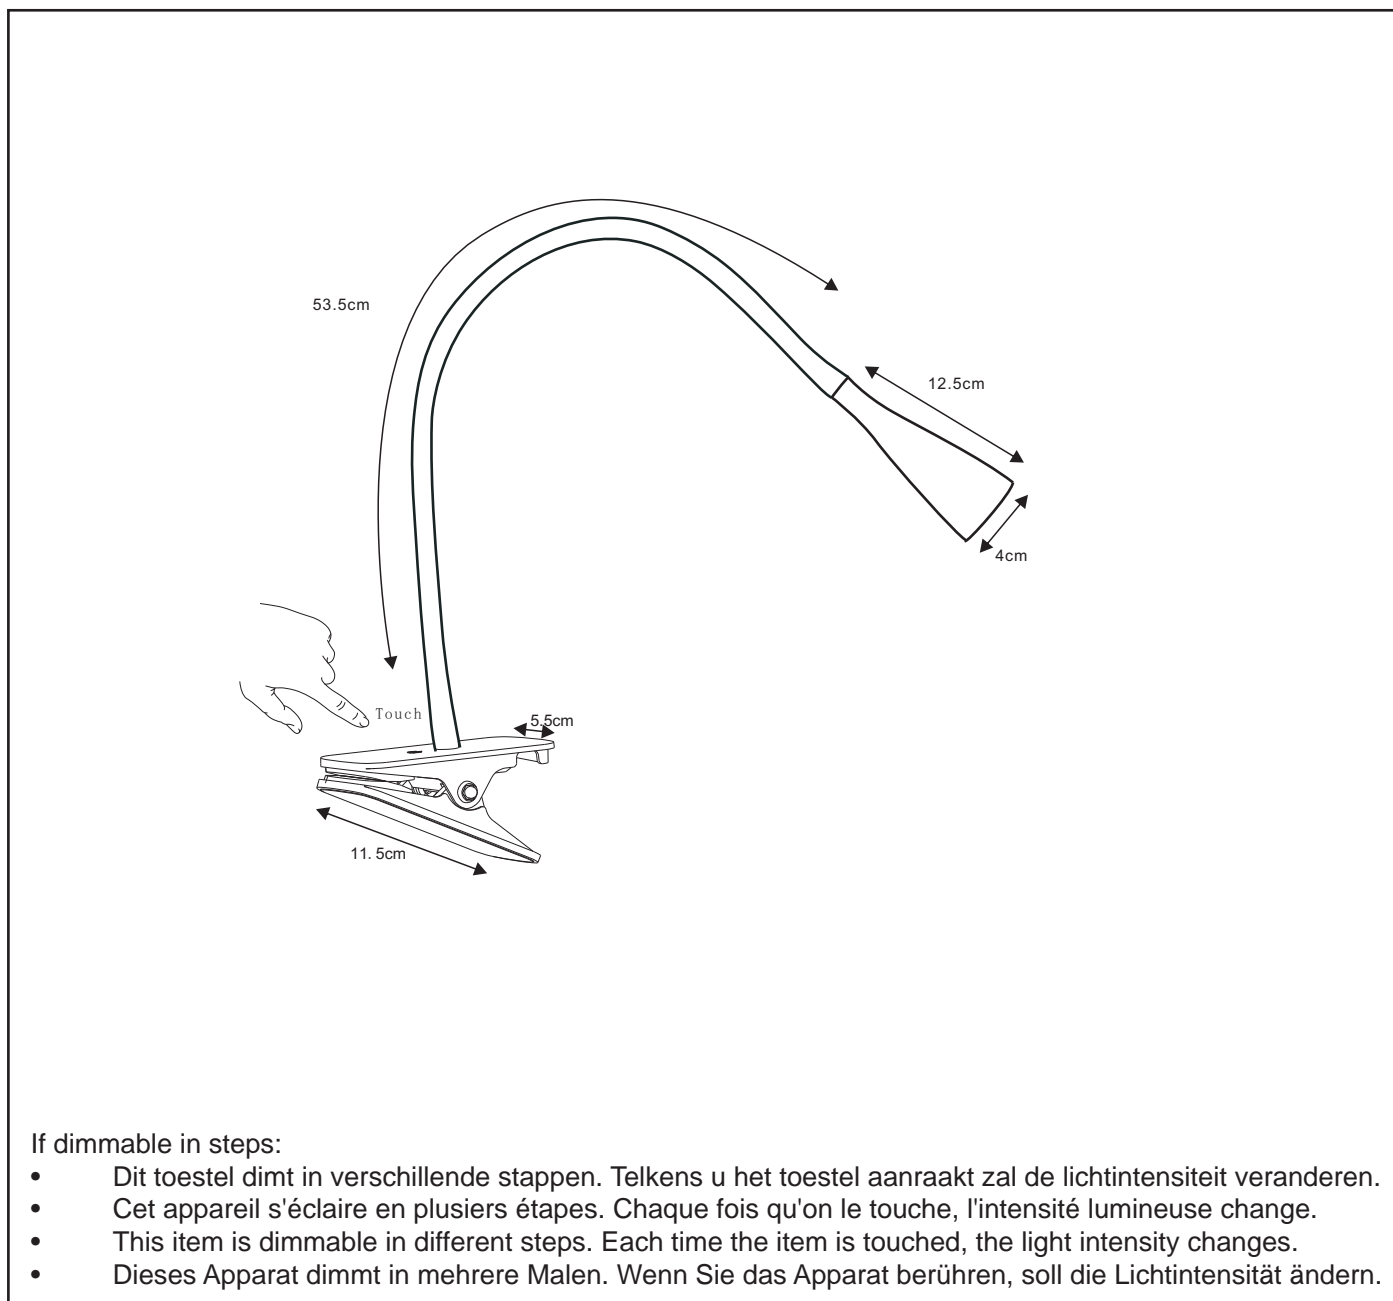

ZOZY

Item number : 18256/03/30

EAN code : 5411212185839

For more specifications, dimensions please visit

www.lucide.com