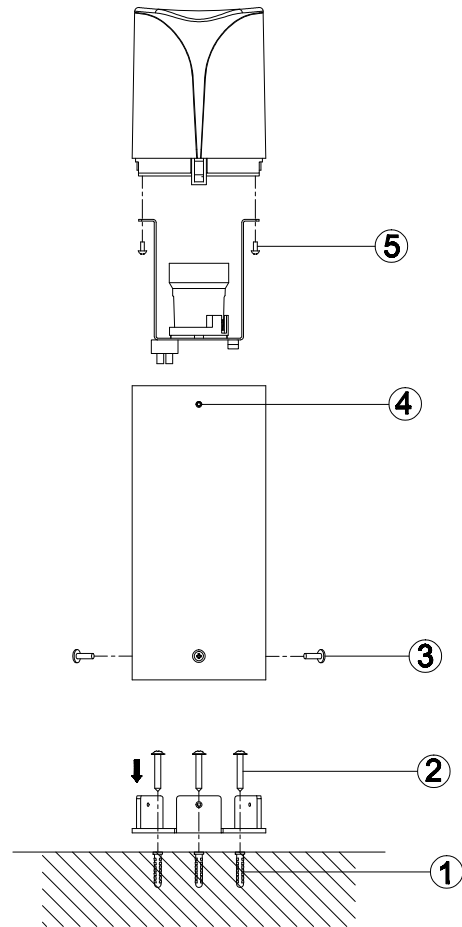

Instruction

O017FL-01B

1 x E27 (23W)

Model: O017FL-01B
Collection: Outdoor
Series: Piccadilly

Floor Lamps