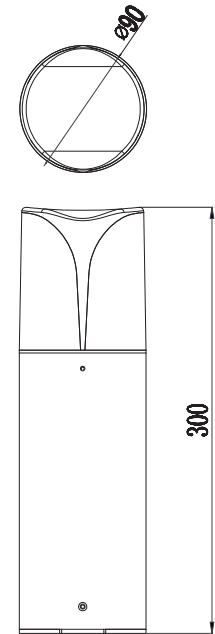

Instruction

O017FL-01B

1 x E27 (23W)

Model: O017FL-01B
Collection: Outdoor
Series: Piccadilly

Floor Lamps