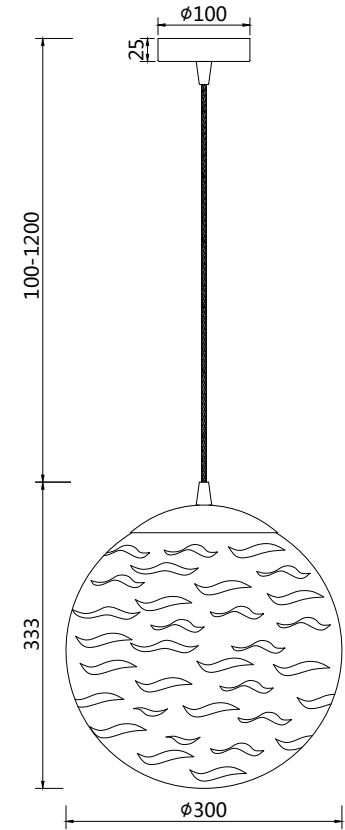

# Instruction

P059PL-01B

1 x E27 (60W)

Recommended to use with LED bulbs

Model: P059PL-01B

Collection: Pendant

Series: Dunas

Pendant Lamps