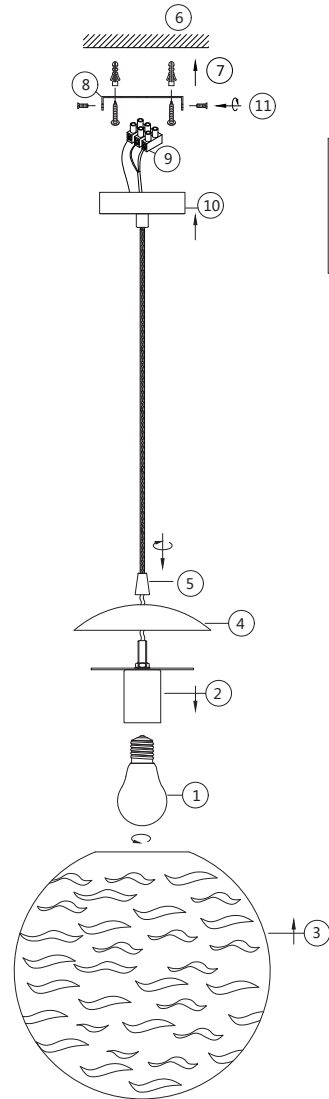

# Instruction

P059PL-01B

1 x E27 (60W)

Recommended to use with LED bulbs

Model: P059PL-01B

Collection: Pendant

Series: Dunas

Pendant Lamps