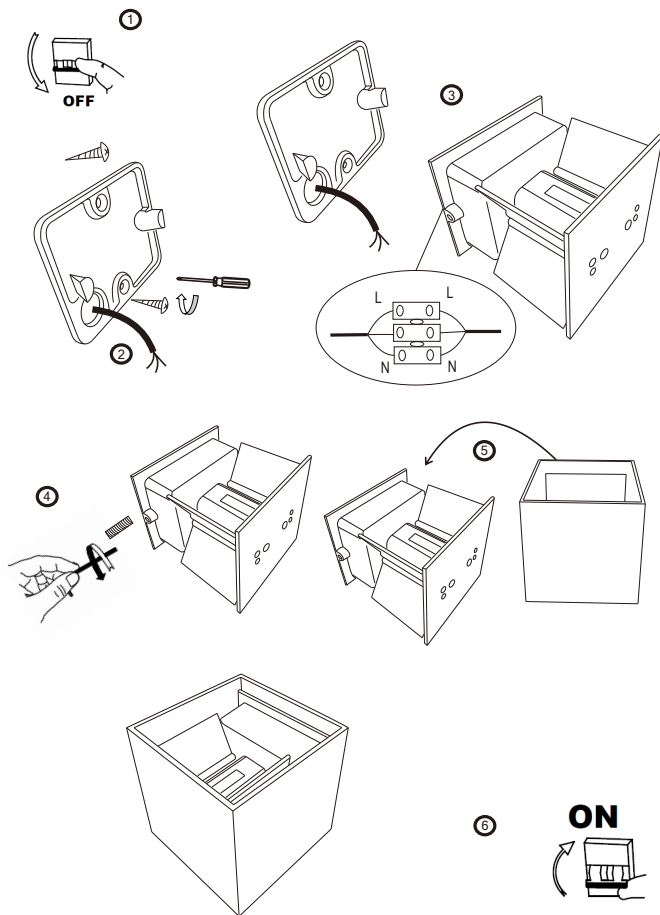

Instruction

O572WL-L6GR

Gross Weight: 0,72 kg

Color: Grey

Net Weight: 0,64 kg

Material: Metal

Volume: 0,001331 m3

Weight and Volume Margin of Error: ±10%

MAX 6W
360 Lumen

Model: O572WL-L6GR

Collection: Outdoor

Series: Fulton

Wall Lamps