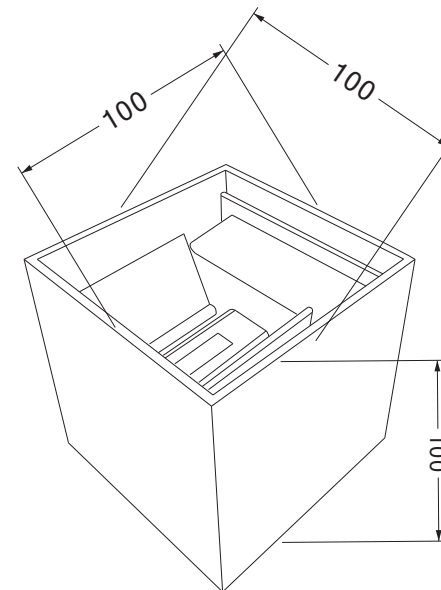

Instruction

O572WL-L6GR

Gross Weight: 0,72 kg

Color: Grey

Net Weight: 0,64 kg

Material: Metal

Volume: 0,001331 m3

Weight and Volume Margin of Error: ±10%

MAX 6W
360 Lumen

Model: O572WL-L6GR

Collection: Outdoor

Series: Fulton

Wall Lamps