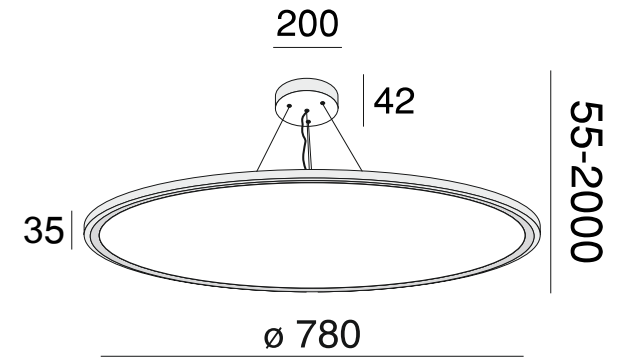

Instruction

MOD057PL-L78W4K

MAX 72W
6900 Lumen

Model: MOD057PL-L78W4K
Collection: Technical
Series: Cosmos

Pendant Lamps