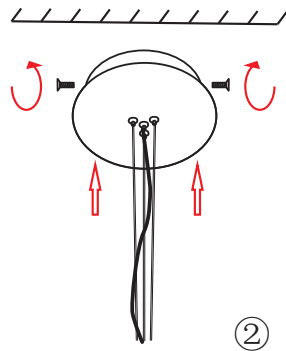

Instruction

MOD057PL-L78W4K

MAX 72W
6900 Lumen

Model: MOD057PL-L78W4K
Collection: Technical
Series: Cosmos

Pendant Lamps