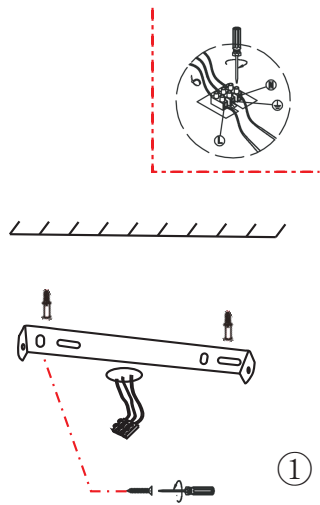

Instruction

MOD057PL-L78W4K

MAX 72W
6900 Lumen

Model: MOD057PL-L78W4K
Collection: Technical
Series: Cosmos

Pendant Lamps