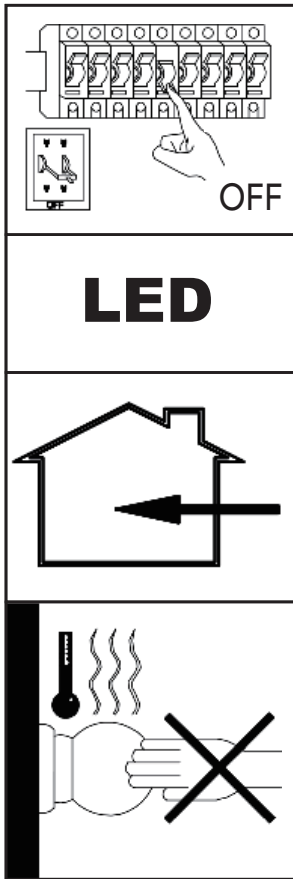

ASSEMBLY INSTRUCTION / ИНСТРУКЦИЯ

A1810PL-1BK
A1810PL-1WH
A1811PL-1BK
A1811PL-1WH

A1820PL-1BK
A1820PL-1WH
A1821PL-1BK
A1821PL-1WH

A1830PL-1BK
A1830PL-1WH
A1831PL-1BK
A1831PL-1WH

Warning:

1. Turn off the main power at the circuit breaker before installing in order to prevent possible shock;
2. Don't exceed the rated voltage 230V;
3. Don't install on haven't finished ceiling and loose wood ceiling;
4. Do not use corrosive liquids to clean fixture such as acid, and alkaline liquids. Please use soft cloth when cleaning.