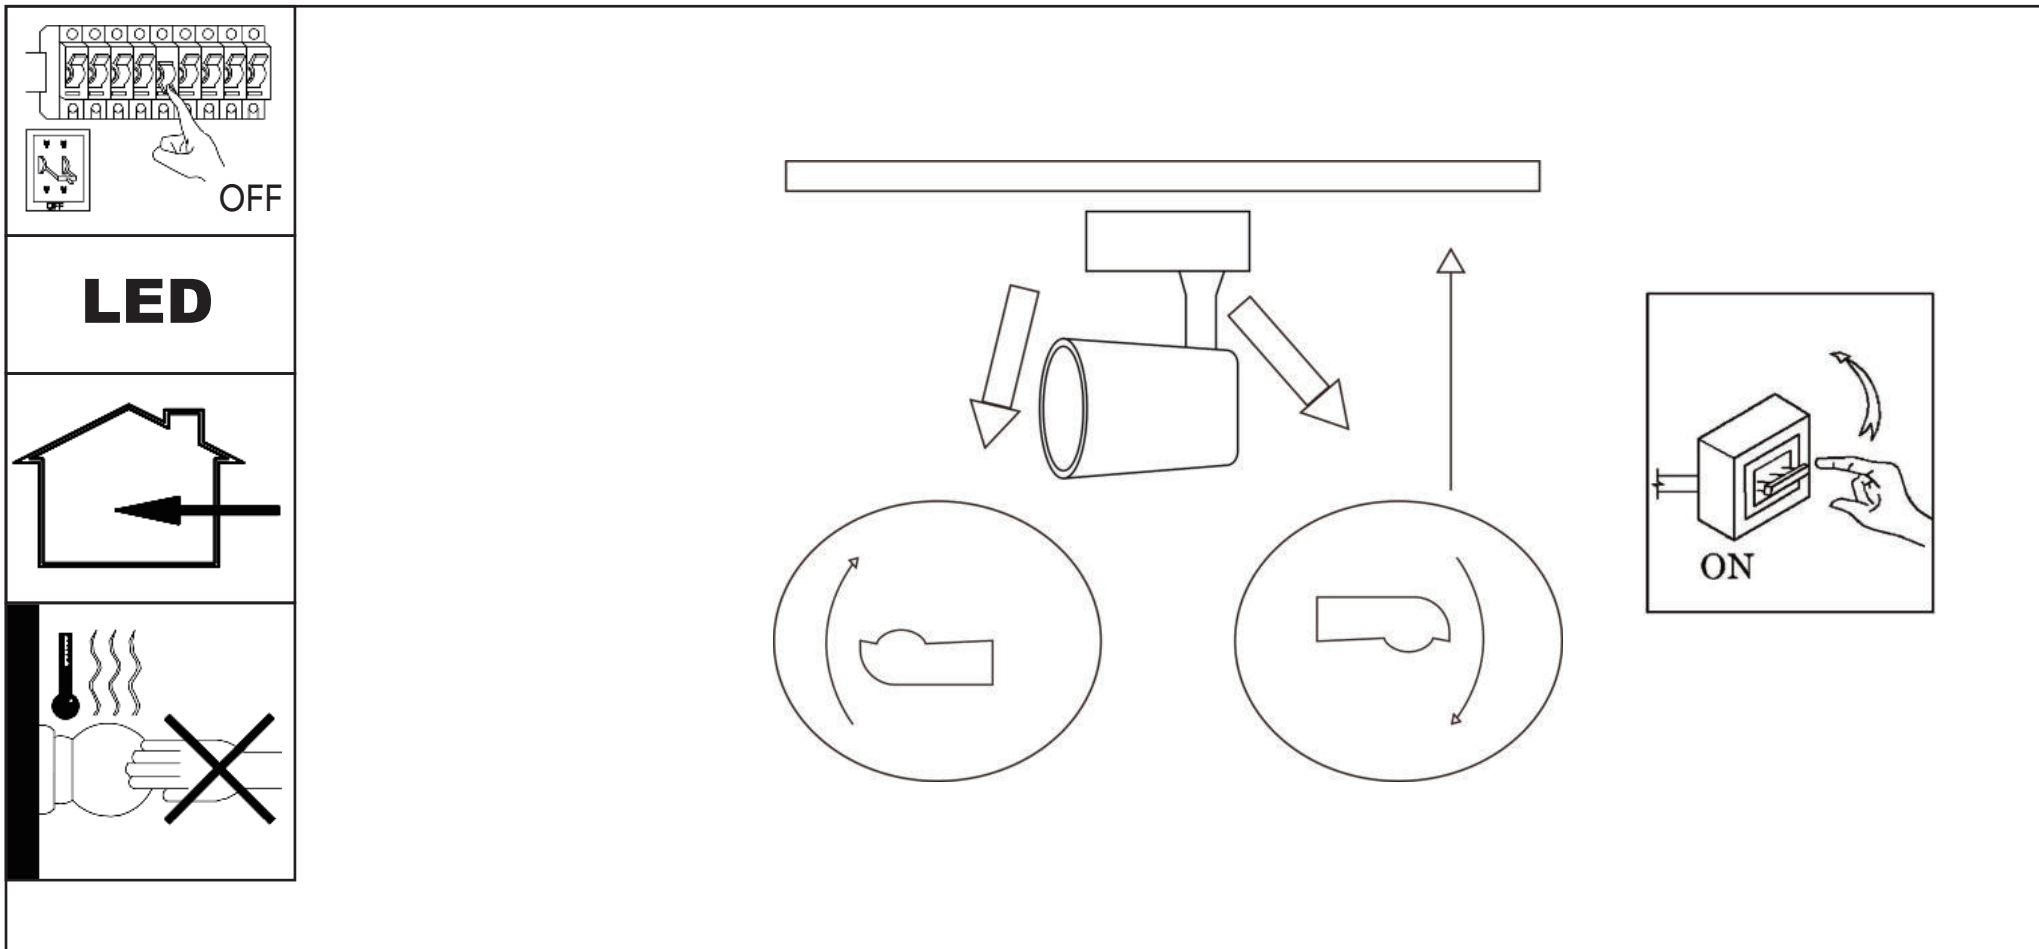

ASSEMBLY INSTRUCTION / ИНСТРУКЦИЯ

A1810PL-1BK
A1810PL-1WH
A1811PL-1BK
A1811PL-1WH

A1820PL-1BK
A1820PL-1WH
A1821PL-1BK
A1821PL-1WH

A1830PL-1BK
A1830PL-1WH
A1831PL-1BK
A1831PL-1WH

Warning:

1. Turn off the main power at the circuit breaker before installing in order to prevent possible shock;
2. Don't exceed the rated voltage 230V;
3. Don't install on haven't finished ceiling and loose wood ceiling;
4. Do not use corrosive liquids to clean fixture such as acid, and alkaline liquids. Please use soft cloth when cleaning.