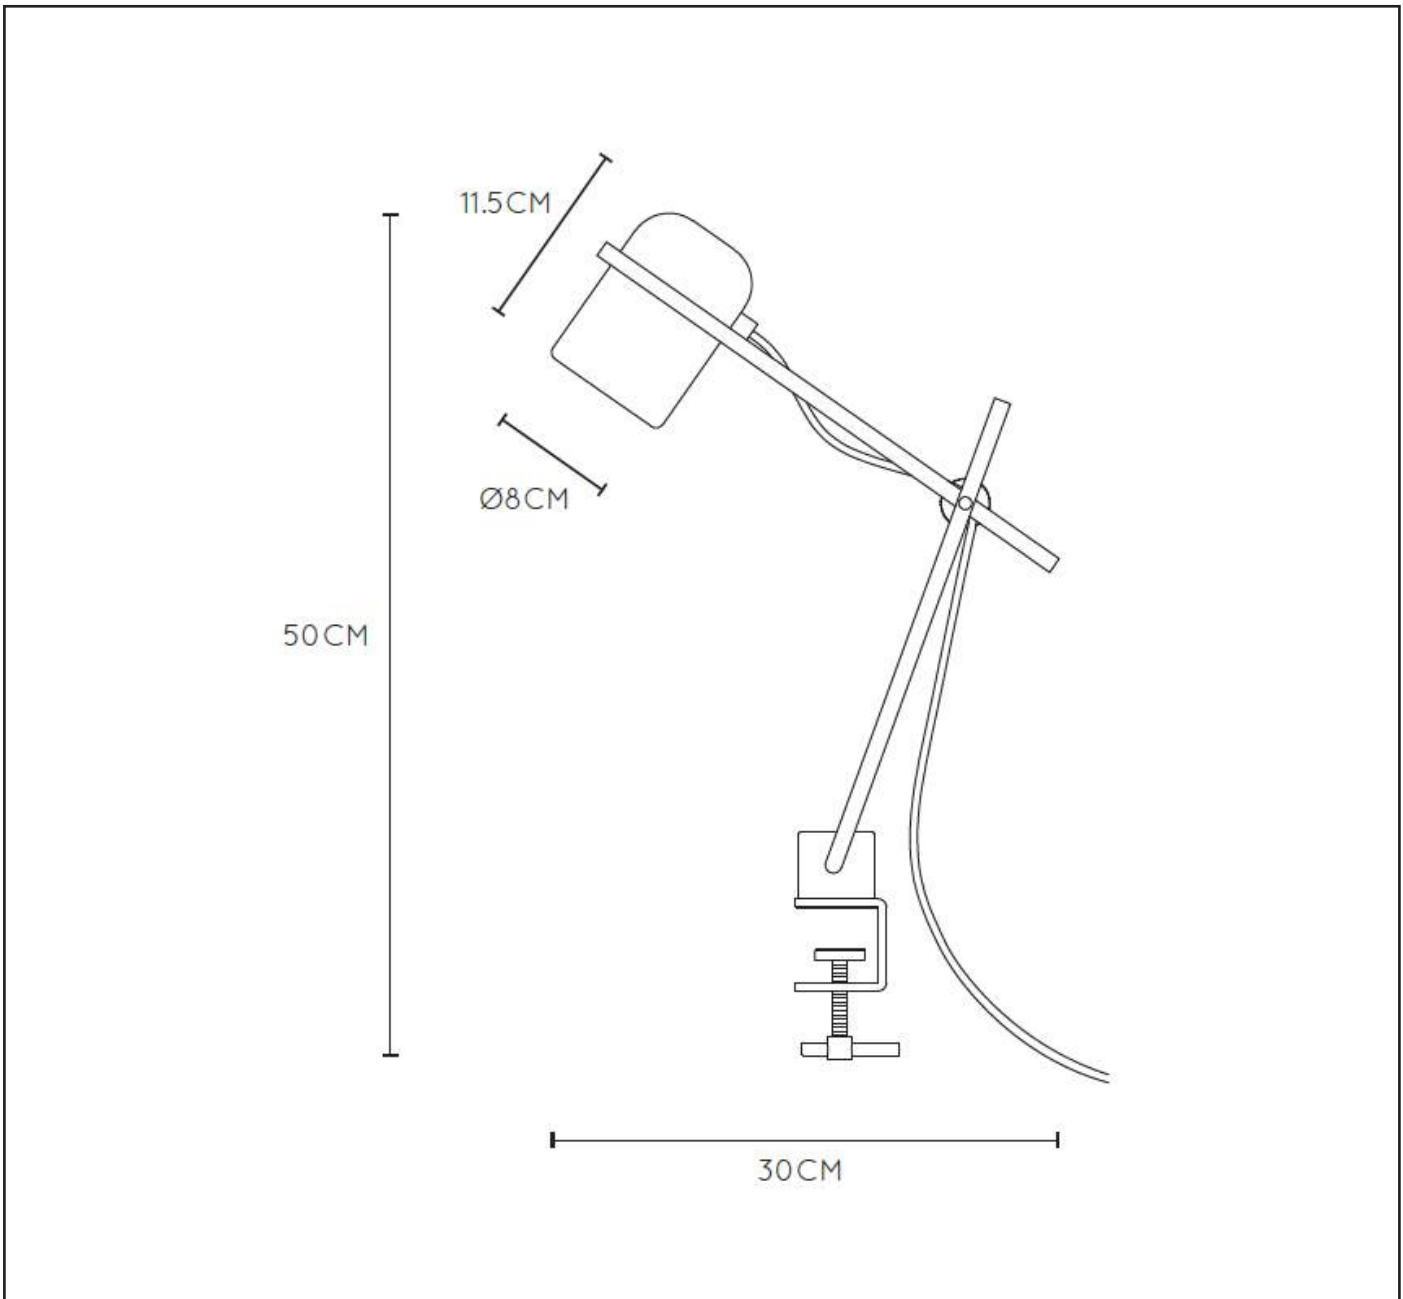

LUCIDE

GENERAL SPECIFICATIONS

**RECOMMENDED LUCIDE
LIGHT SOURCE**

49022/04/60

Light source dimmable : Yes
Light source incl. : No

General

Dimensions LxWxH : 30 cm x 10 cm x 50 cm
Height minimum : 45cm
Height maximum : 60 cm
Dimensions shade LxWxH : 8 cm x 8 cm x 11.5 cm
Main material : Steel
Ceiling rose material : -
Color : Blue/Pink
Style : Modern
Shape : Other
Weight : 1,35 kg
Warranty : 2 Years

Product specifications

Dimmable : No
Light direction : Front
Adjustable in height : No
Directional : Tilttable - Vertical
Cable : Yes, Cable with plug on Product
Cable length : 150 cm
Sensor : Without Sensor
Control : On/Off Switch In The Cord
IP-Class : 20
Electric class : II
Light source including ?: No
Lamp socket : E14
Light source number : 1
Power requirements : 220-240V~50Hz
Bulb type & maximum wattage : E14- max.10W

For more specifications of this product please visit
www.lucide.com

BASTIN

item number : 05535/01/35
EAN code : 5411212051325
item number : 05535/01/66
EAN code : 5411212051332

For more specifications, dimensions please visit
www.lucide.com

LUCIDE

INSTALLATION DRAWING SPECIFICATIONS