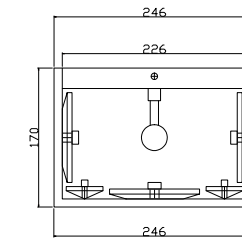

Instruction

MOD201WL-01N

1 x E14 (40W)

Model: MOD201WL-01N

Collection: Modern

Wall Lamps