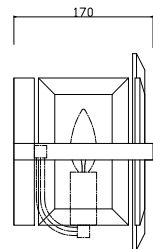

Instruction

MOD201WL-01N

1 x E14 (40W)

Model: MOD201WL-01N

Collection: Modern

Wall Lamps