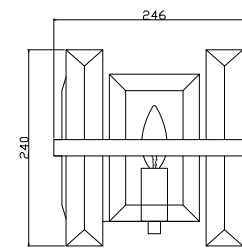

Instruction

MOD201WL-01N

1 x E14 (40W)

Model: MOD201WL-01N

Collection: Modern

Wall Lamps