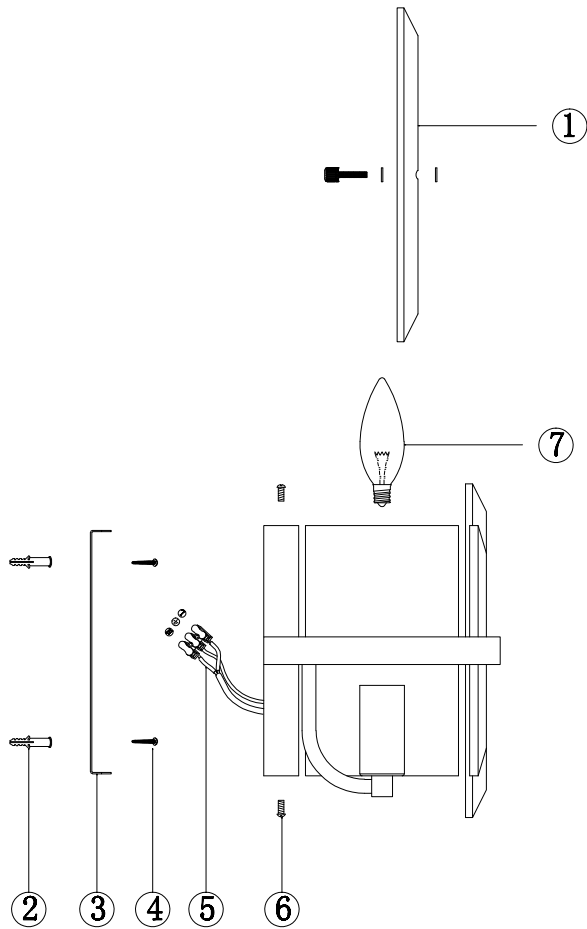

Instruction

MOD201WL-01N

1 x E14 (40W)

Model: MOD201WL-01N

Collection: Modern

Wall Lamps