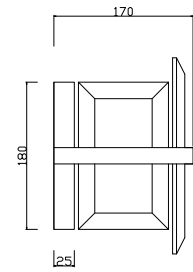

Instruction

MOD201WL-01N

1 x E14 (40W)

Model: MOD201WL-01N

Collection: Modern

Wall Lamps