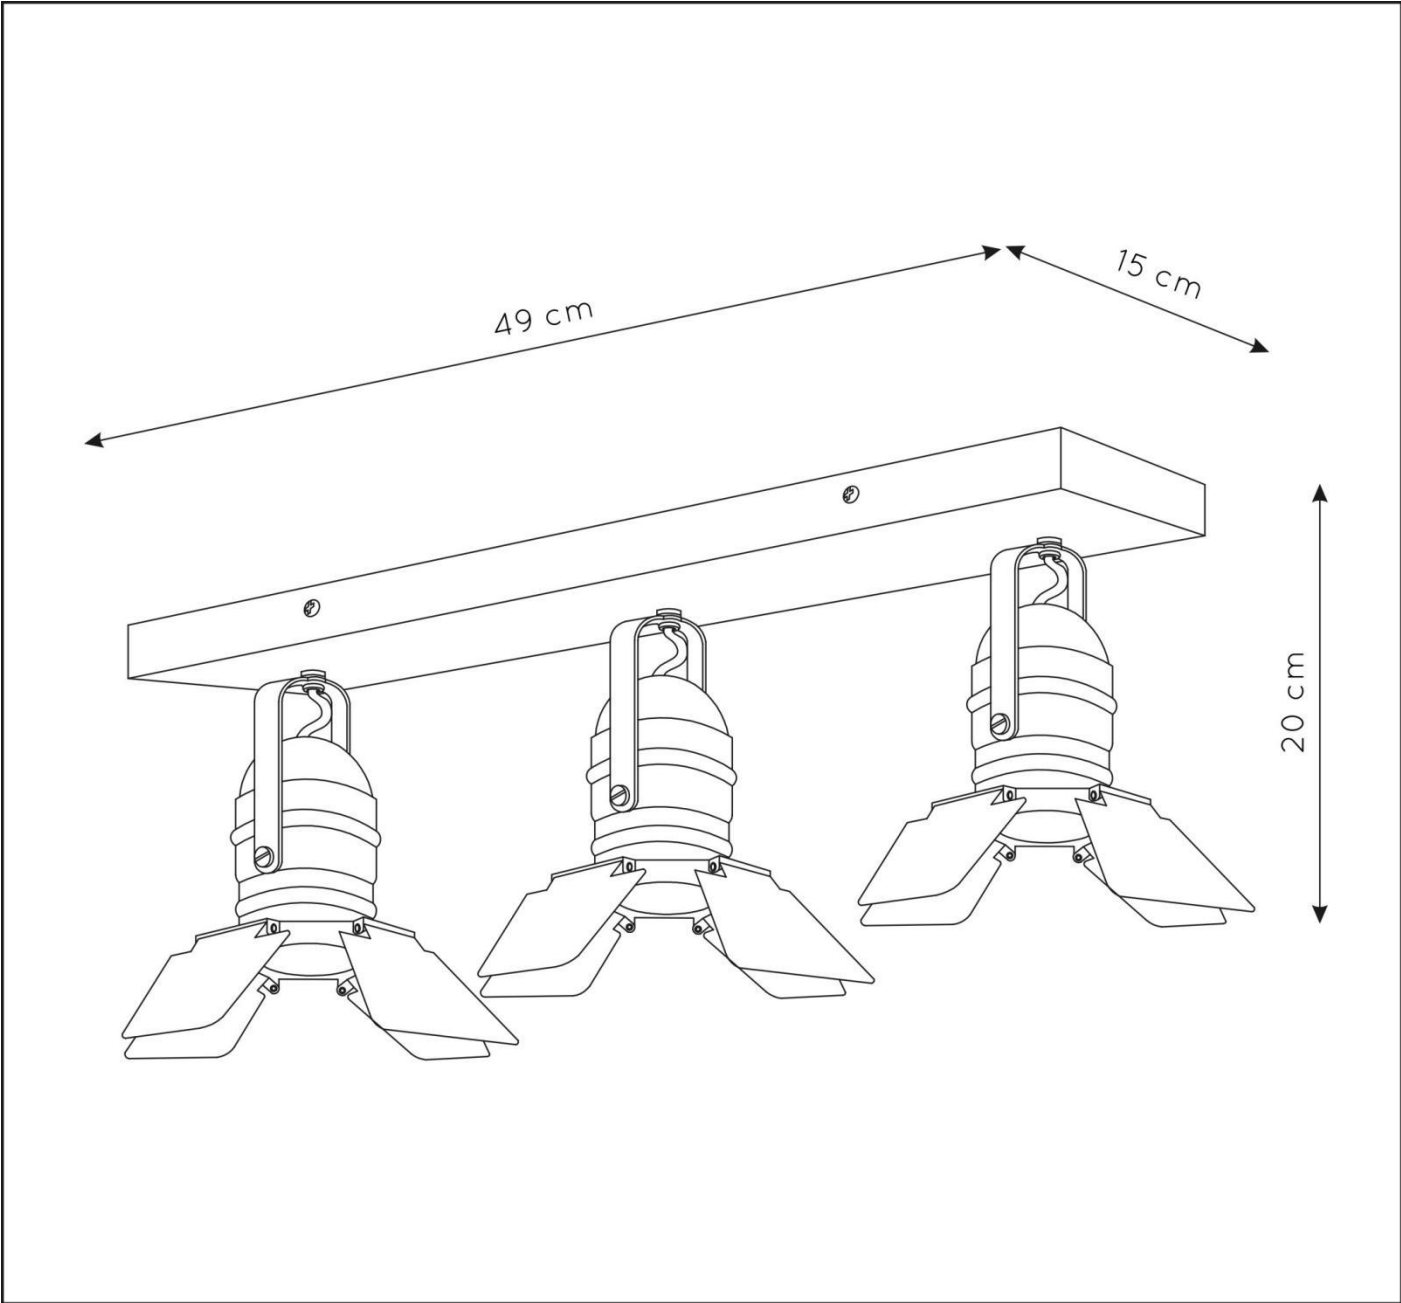

PICTO

Item number : 17997/03/35
EAN code : 5411212176967
Item number : 17997/03/66
EAN code : 5411212176974

For more specifications, dimensions please visit

www.lucide.com