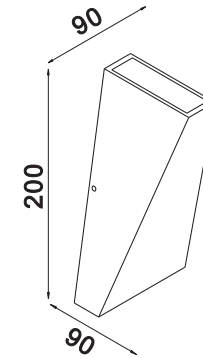

Instruction

O580WL-L6B

MAX 6W
100 Lumen

Model: O580WL-L6B
Collection: Outdoor
Series: Times Square

Wall Lamps