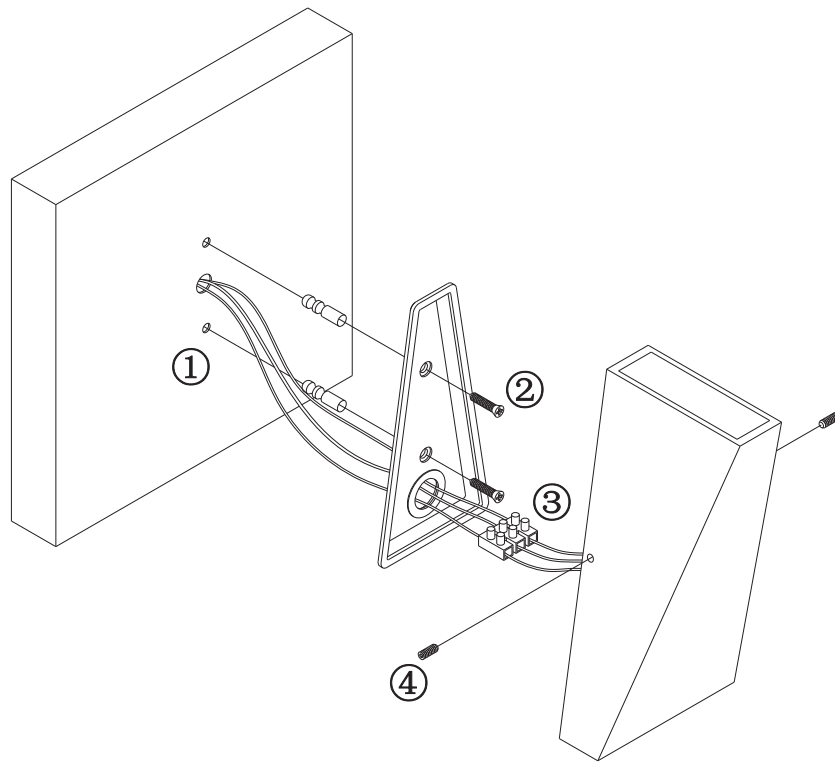

Instruction

O580WL-L6B

MAX 6W
100 Lumen

Model: O580WL-L6B
Collection: Outdoor
Series: Times Square

Wall Lamps