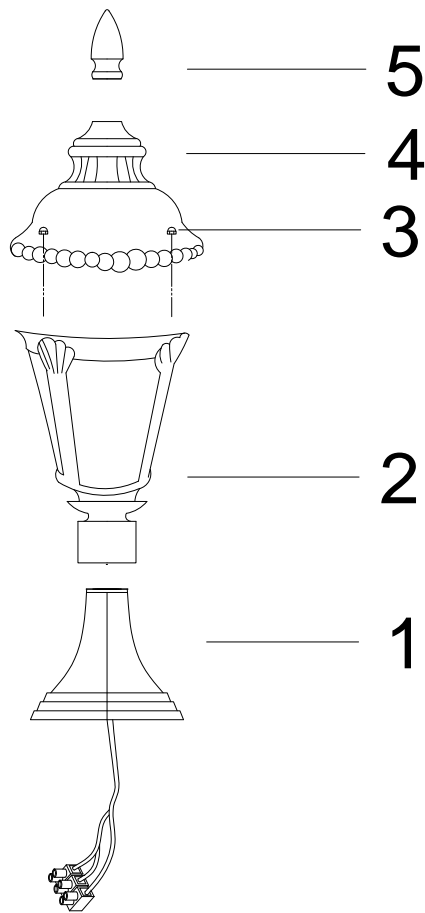

Instruction

O029FL-01BZ

1 x E27 (60W)

Model: O029FL-01BZ
Collection: Outdoor
Series: Goiri

Floor Lamps