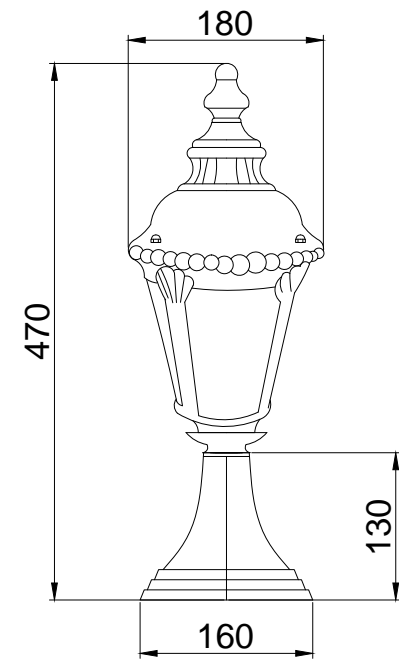

Instruction

O029FL-01BZ

1 x E27 (60W)

Model: O029FL-01BZ
Collection: Outdoor
Series: Goiri

Floor Lamps