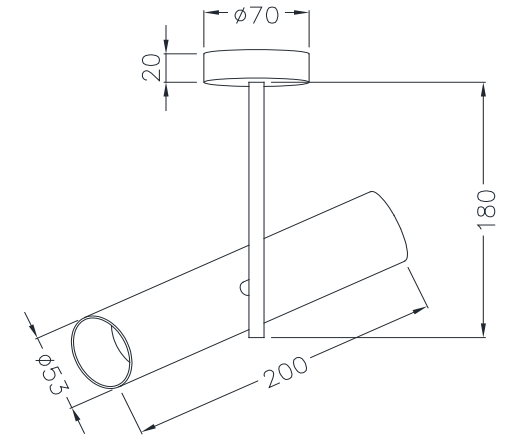

Instruction

C020CL-01B

1 x GU10 (50W)

Model: C020CL-01B
Collection: Ceiling & Wall
Series: Elti

Ceiling Lamps