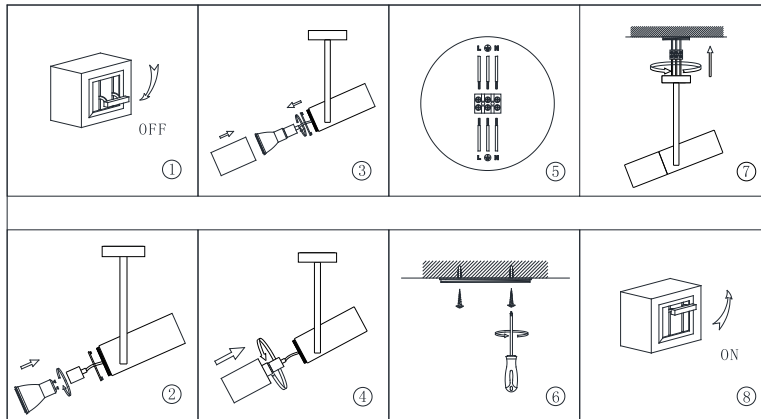

Instruction

C020CL-01B

1 x GU10 (50W)

Model: C020CL-01B
Collection: Ceiling & Wall
Series: Elti

Ceiling Lamps