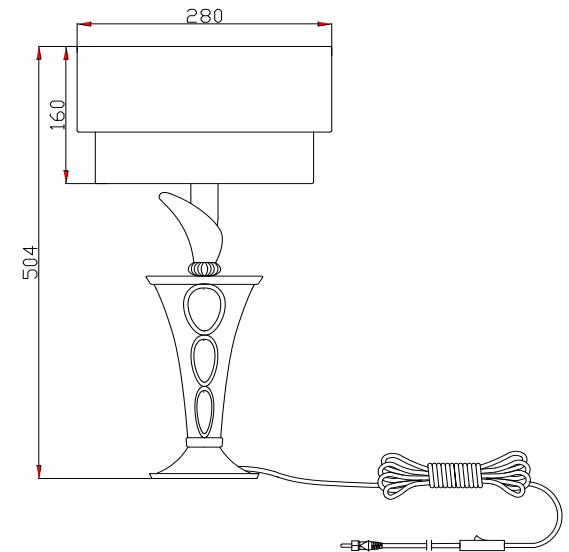

Instruction

H311-11-G

1 x E27 (60W)

Model: H311-11-G
Collection: House
Series: Lillian

Table Lamps