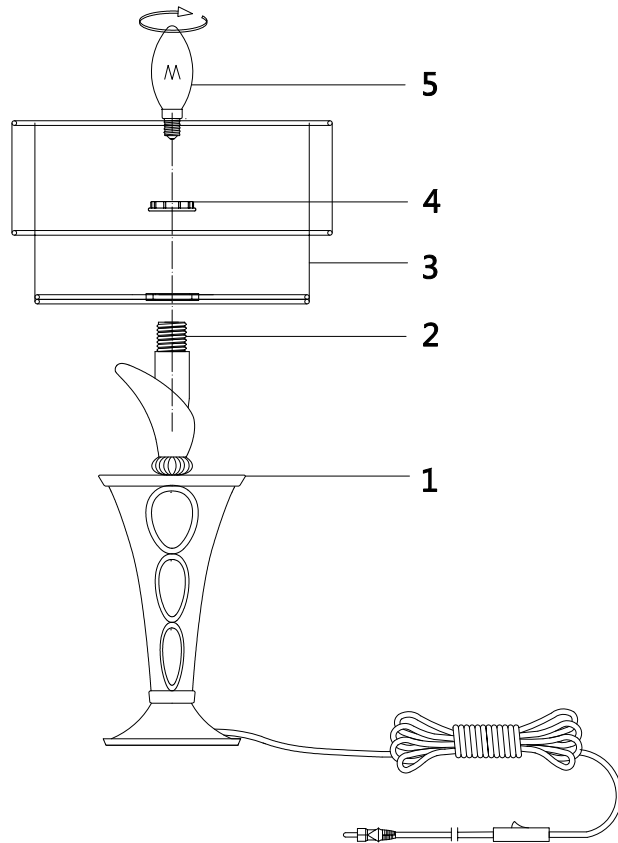

Instruction

H311-11-G

1 x E27 (60W)

Model: H311-11-G
Collection: House
Series: Lillian

Table Lamps