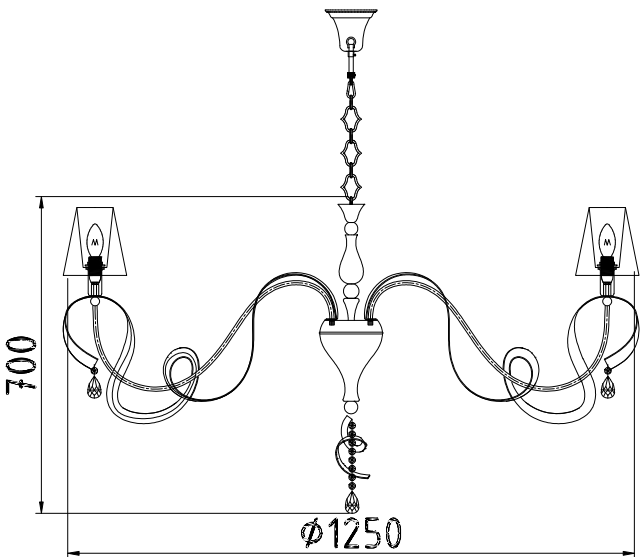

Instruction

Collection: Elegant
Series: Intreccio
Model: ARM010-12-W
Suspended

A=12
B=1

 - Suspended

12 x E14 (40w)

MAYTONI
DECORATIVE LIGHTING
www.maytoni.de