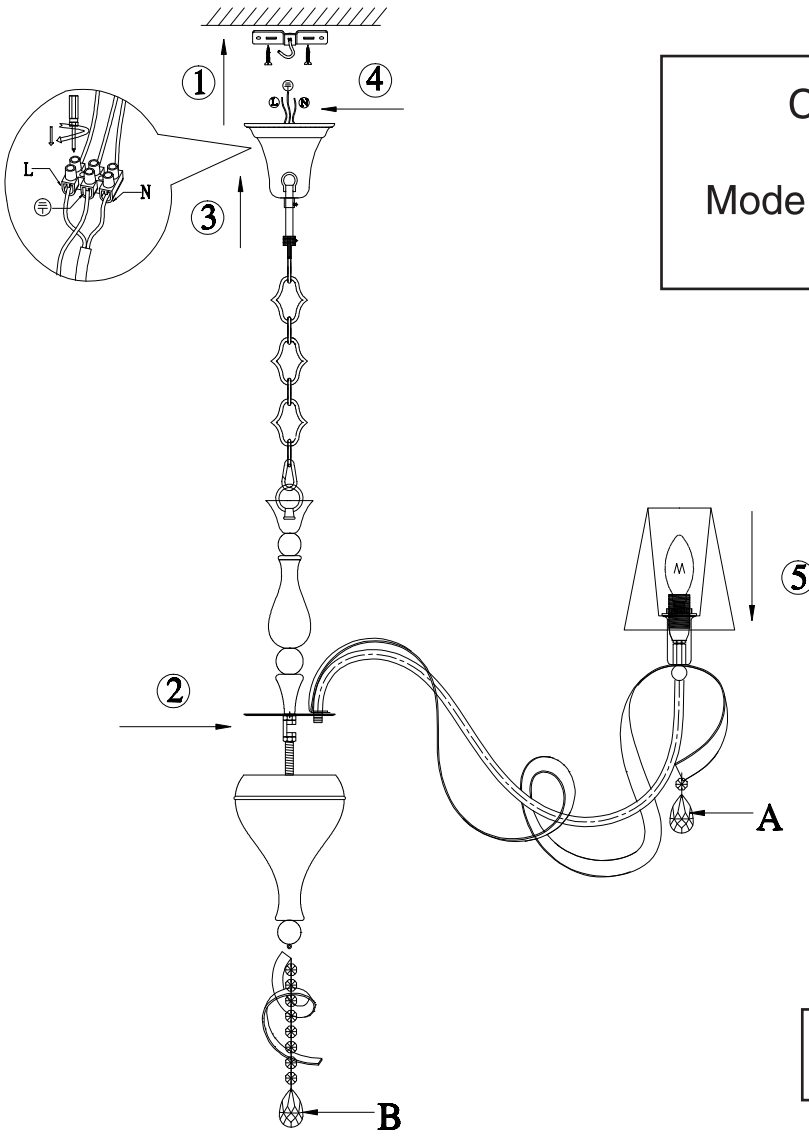

Instruction

Collection: Elegant
Series: Intreccio
Model: ARM010-12-W
Suspended

A=12
B=1

 - Suspended

12 x E14 (40w)

MAYTONI
DECORATIVE LIGHTING
www.maytoni.de