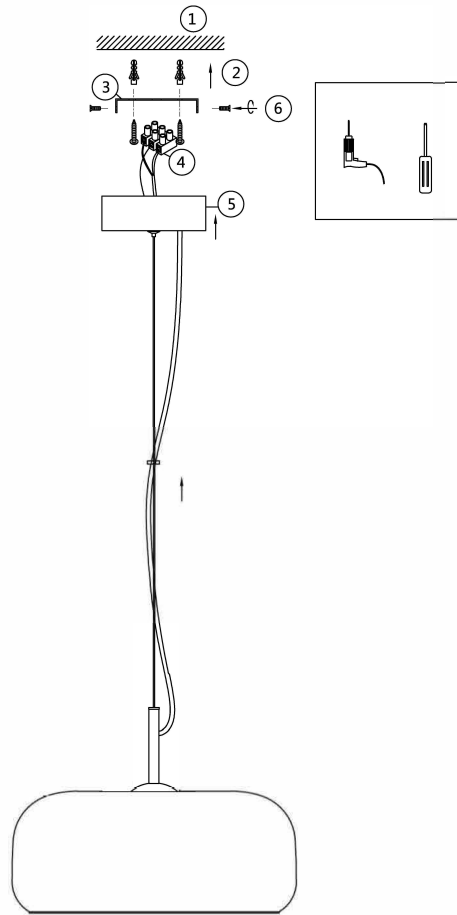

Instruction

MOD127PL-L6BR

MAX 6W
300 Lumen

Model: MOD127PL-L6BR
Collection: Modern

Pendant Lamps