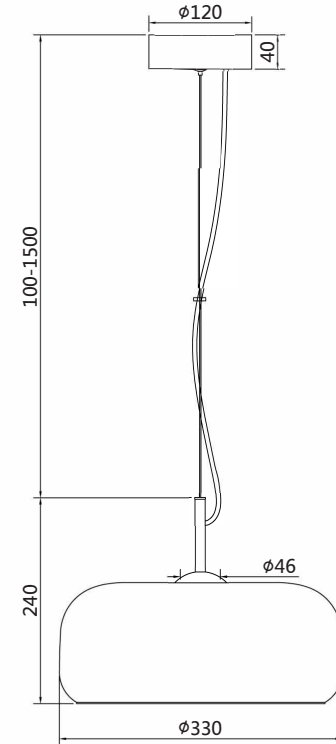

Instruction

MOD127PL-L6BR

MAX 6W
300 Lumen

Model: MOD127PL-L6BR
Collection: Modern

Pendant Lamps