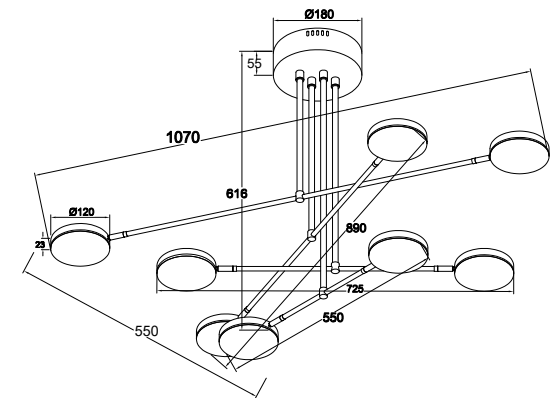

Instruction

MOD070PL-L48B3K

MAX 48W
2300 Lumen

Model: MOD070PL-L48B3K
Collection: Technical
Series: Fad

Pendant Lamps