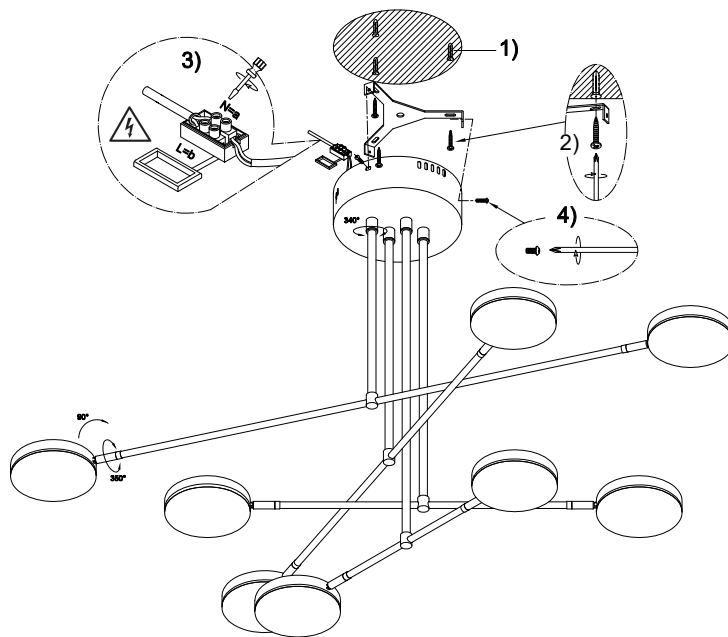

Instruction

MOD070PL-L48B3K

MAX 48W
2300 Lumen

Model: MOD070PL-L48B3K
Collection: Technical
Series: Fad

Pendant Lamps