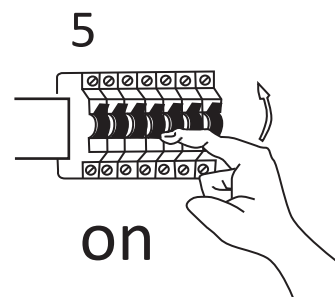

EN fixing on mirror
RU крепление на зеркало

EN fixing on cabinet
RU крепление на шкафчик

Light Source: High brightness SMD2835 LED
Rated temperature: 25°C - Indoor
Operating Temperature: -20°C to 35°C - Indoor
Warranty: 1 years with proper installation