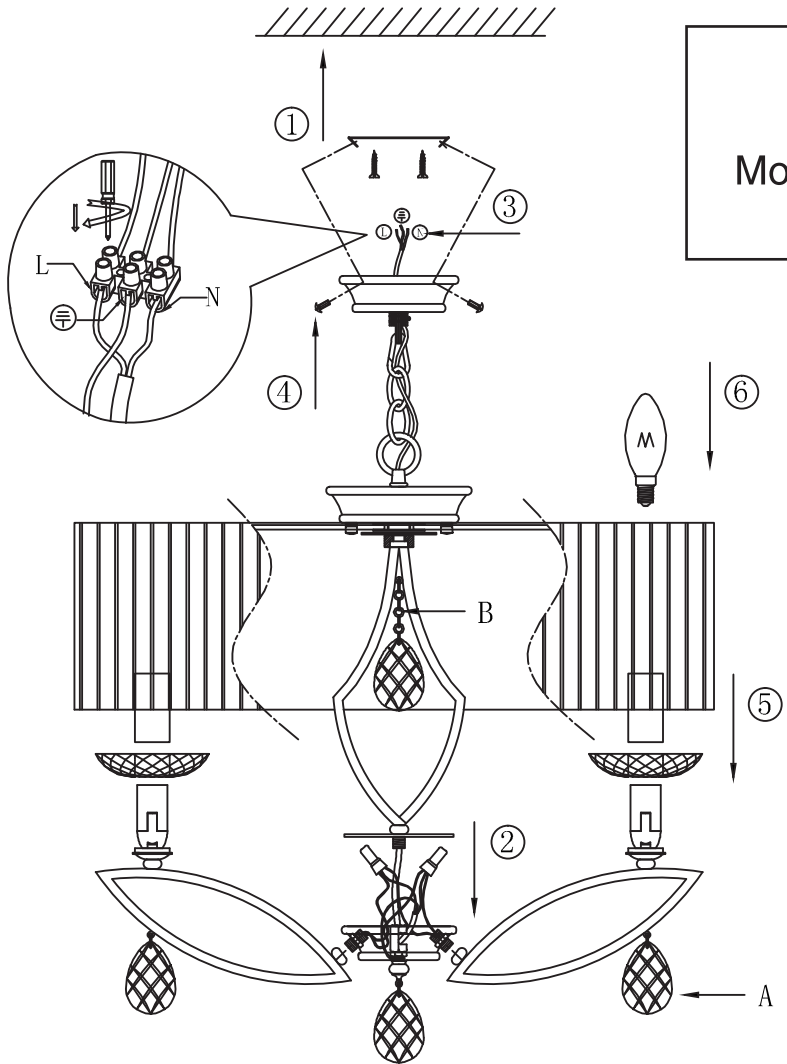

Instruction

Collection: Modern
Series: Miraggio
Model: MOD602-04-N
Suspended

A=5
B=1

– Suspended

4 x E14 (40w)

MAYTONI
DECORATIVE LIGHTING

www.maytoni.de