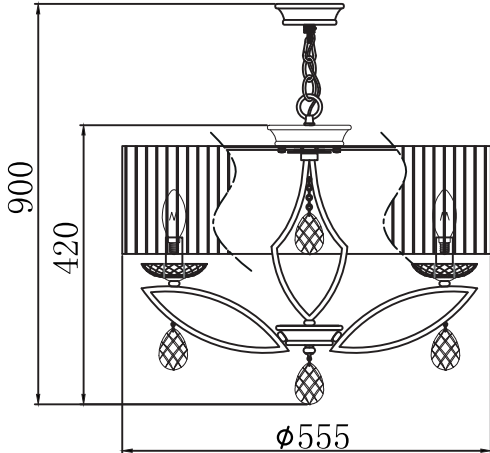

Instruction

Collection: Modern
Series: Miraggio
Model: MOD602-04-N
Suspended

A=5
B=1

– Suspended

4 x E14 (40w)

MAYTONI
DECORATIVE LIGHTING

www.maytoni.de