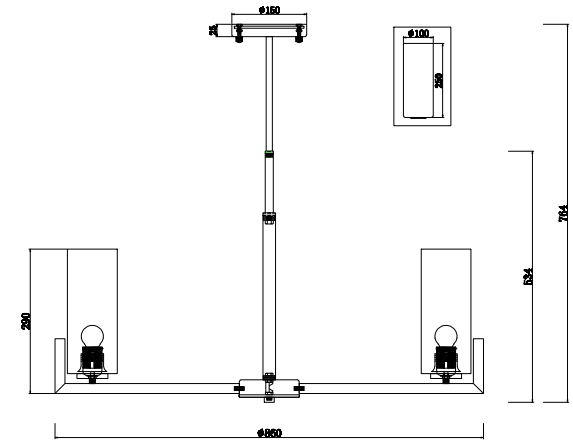

# Instruction

MOD089PL-10BS

10 x E14 (40W)

Model: MOD089PL-10BS  
Collection: Modern  
Series: Fortano

Ceiling Lamps