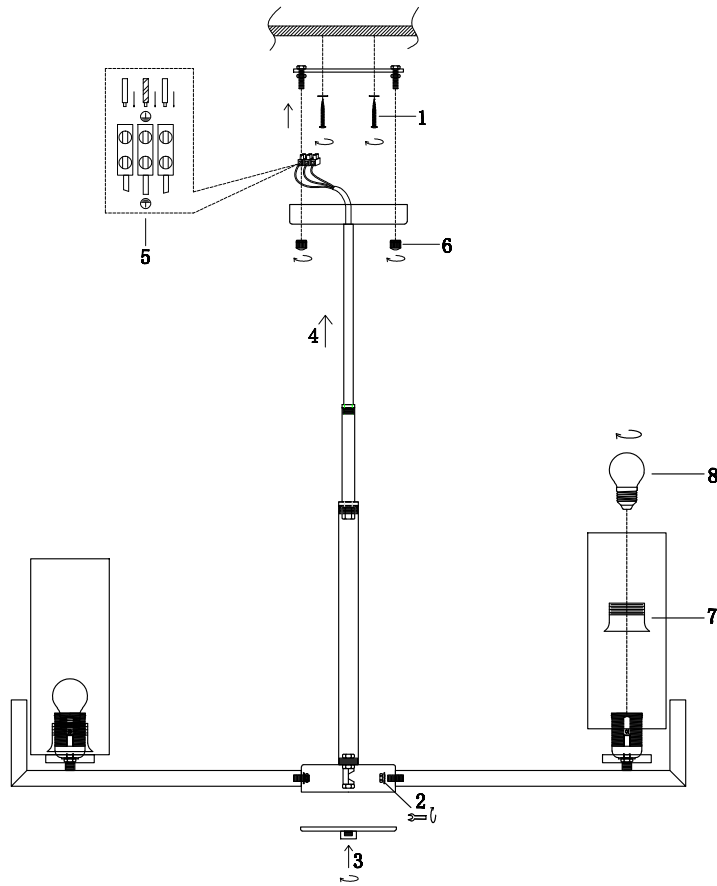

# Instruction

MOD089PL-10BS

10 x E14 (40W)

Model: MOD089PL-10BS  
Collection: Modern  
Series: Fortano

Ceiling Lamps