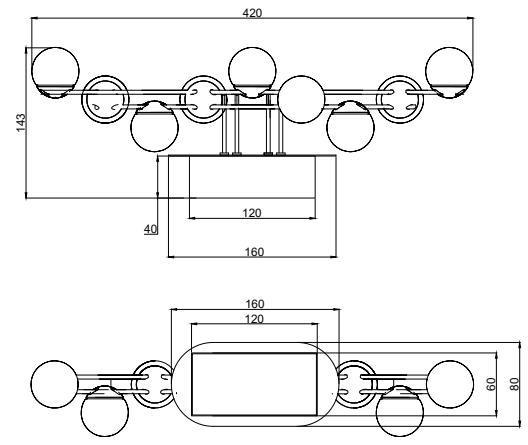

Instruction

MOD081WL-L13G3K

MAX 13W
1300 Lumen

Model: MOD081WL-L13G3K
Collection: Modern
Series: Tessara

Wall Lamps