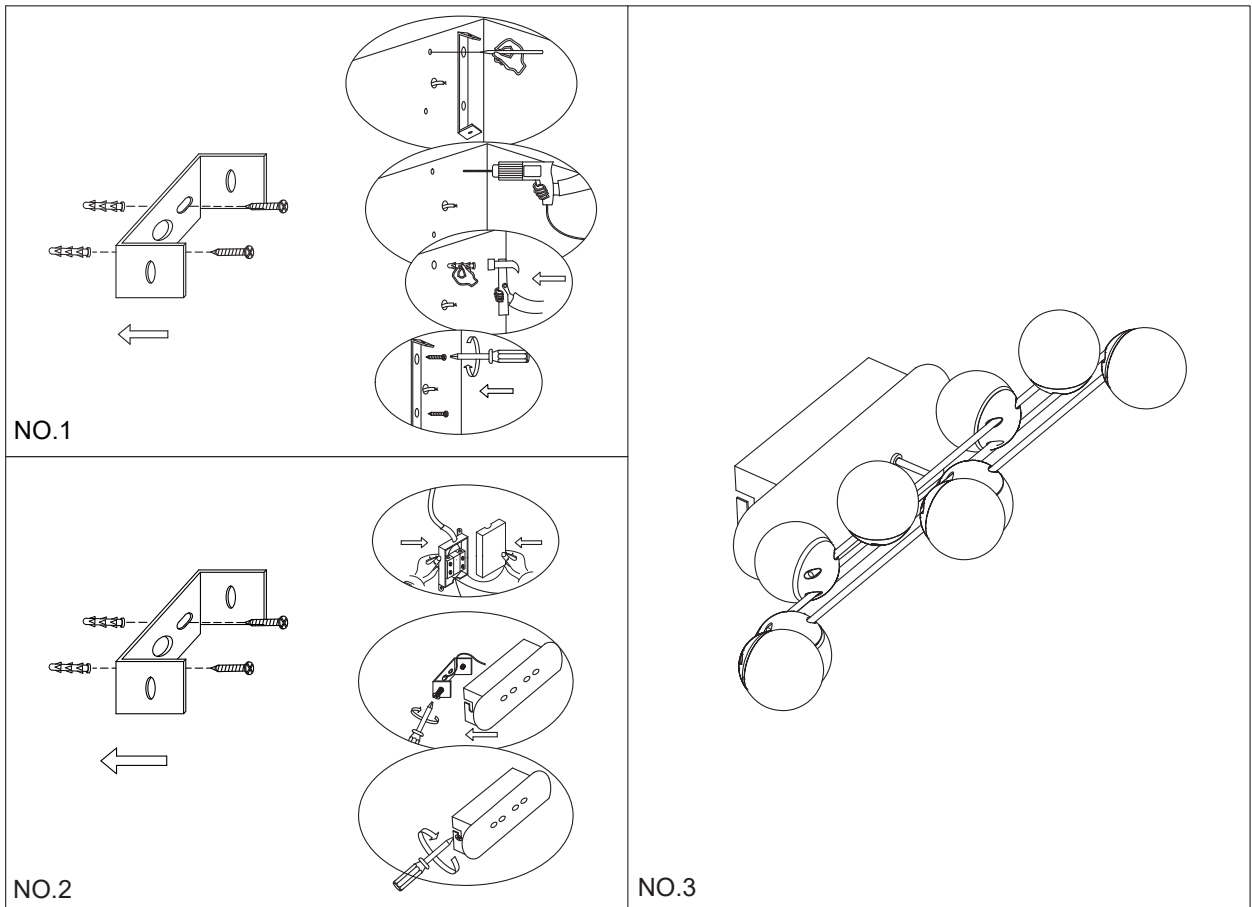

Instruction

MOD081WL-L13G3K

MAX 13W
1300 Lumen

Model: MOD081WL-L13G3K
Collection: Modern
Series: Tessara

Wall Lamps