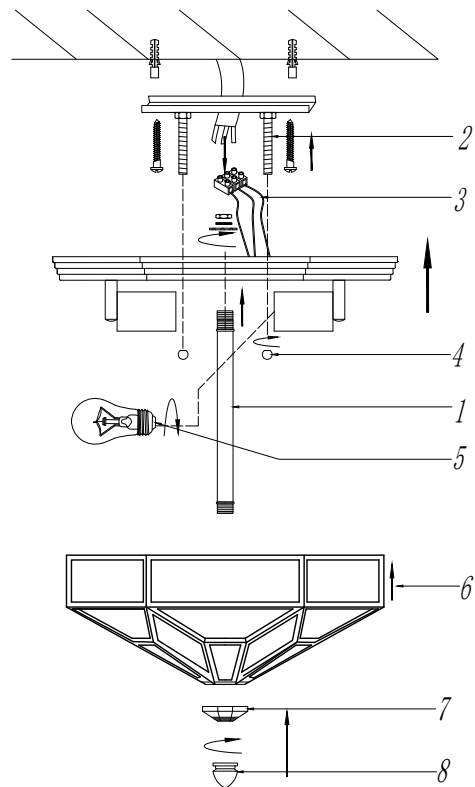

# Instruction

H356-CL-03-CH

3 x E27 (60W)

Model: H356-CL-03-CH  
Collection: House  
Series: Zeil

Ceiling Lamps