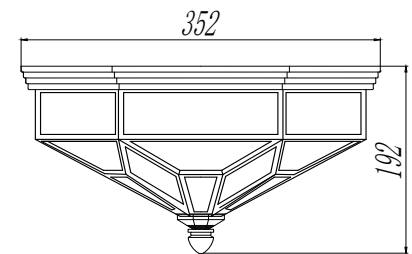

# Instruction

H356-CL-03-CH

3 x E27 (60W)

Model: H356-CL-03-CH  
Collection: House  
Series: Zeil

Ceiling Lamps