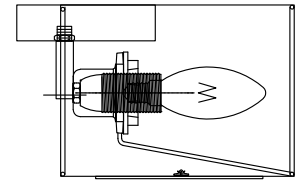

Instruction

Collection: House
Series: Fam
Model: H428-WL-01-WG
Wall-mounted

 - Wall-mounted

1 x E14 (40w)

MAYTONI
DECORATIVE LIGHTING

www.maytoni.de