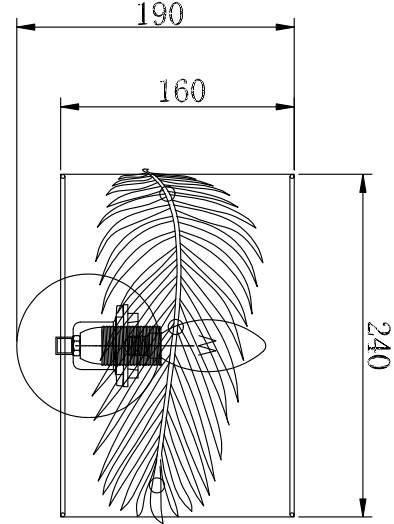

Instruction

Collection: House
Series: Fam
Model: H428-WL-01-WG
Wall-mounted

 - Wall-mounted

1 x E14 (40w)

MAYTONI
DECORATIVE LIGHTING

www.maytoni.de