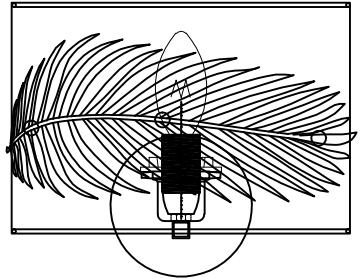

Instruction

Collection: House
Series: Fam
Model: H428-WL-01-WG
Wall-mounted

 - Wall-mounted

1 x E14 (40w)

MAYTONI
DECORATIVE LIGHTING

www.maytoni.de