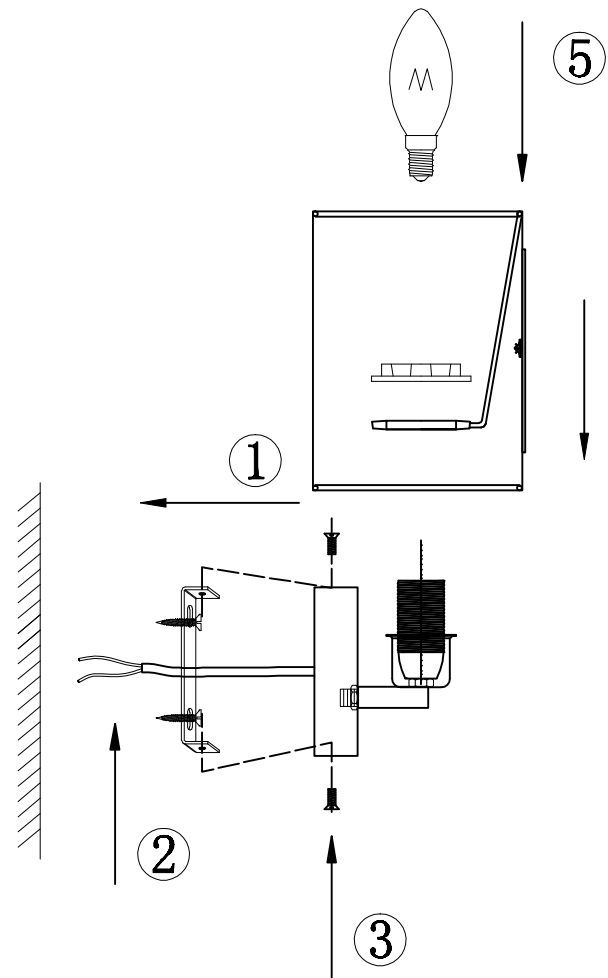

Instruction

Collection: House
Series: Fam
Model: H428-WL-01-WG
Wall-mounted

 - Wall-mounted

1 x E14 (40w)

MAYTONI
DECORATIVE LIGHTING

www.maytoni.de