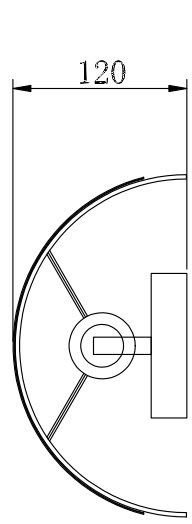

Instruction

Collection: House
Series: Fam
Model: H428-WL-01-WG
Wall-mounted

 - Wall-mounted

1 x E14 (40w)

MAYTONI
DECORATIVE LIGHTING

www.maytoni.de