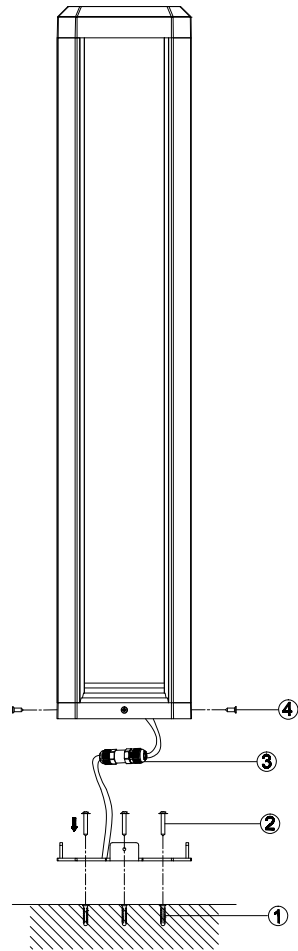

Instruction

O019FL-L12GR3K

MAX 13W
680 Lumen

Model: O019FL-L12GR3K
Collection: Outdoor
Series: Royal Mile

Floor Lamps