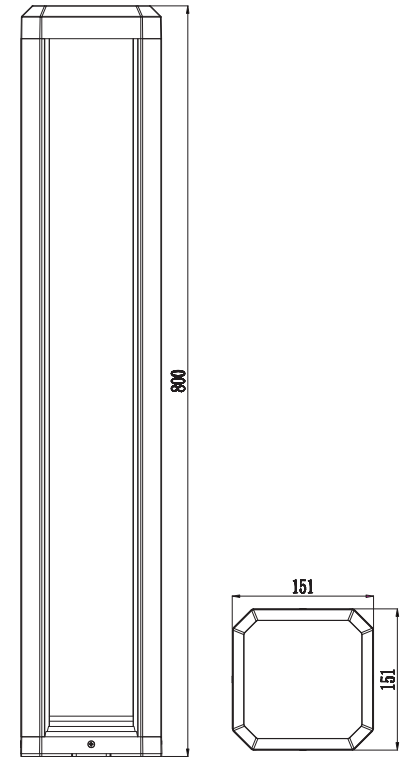

Instruction

O019FL-L12GR3K

MAX 13W
680 Lumen

Model: O019FL-L12GR3K
Collection: Outdoor
Series: Royal Mile

Floor Lamps