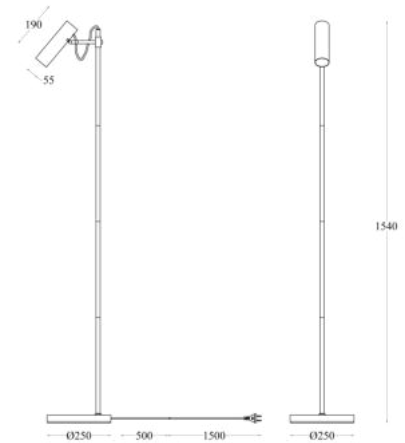

# Instruction

MOD129FL-01W

1 x GU10 (40W)

Model: MOD129FL-01W  
Collection: Technical

Floor Lamps