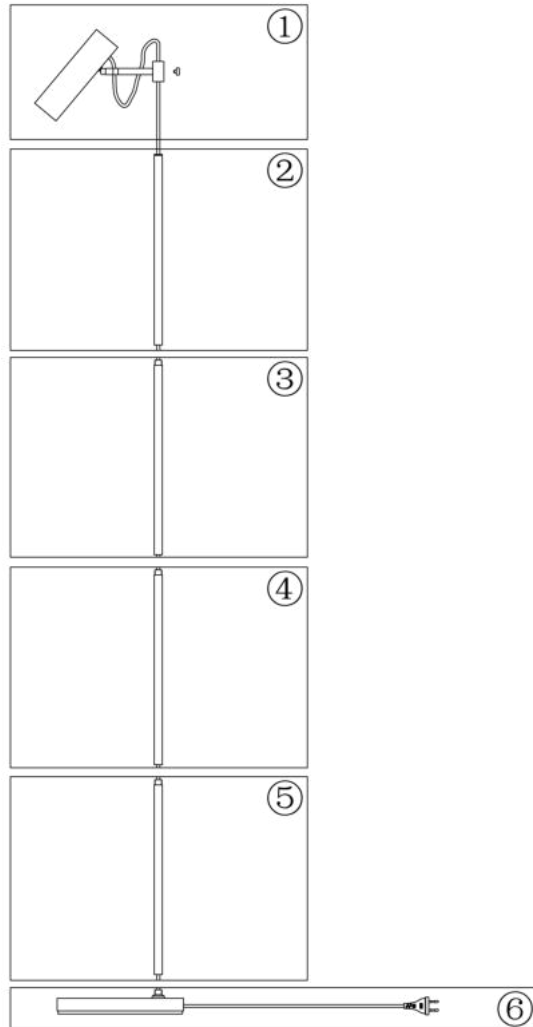

# Instruction

MOD129FL-01W

1 x GU10 (40W)

Model: MOD129FL-01W  
Collection: Technical

Floor Lamps