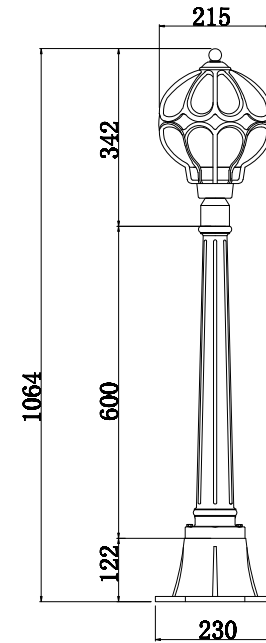

# Instruction

O023FL-01G

1 x E27 (100W)

Model: O023FL-01G  
Collection: Outdoor  
Series: Rue Lepic

Floor Lamps