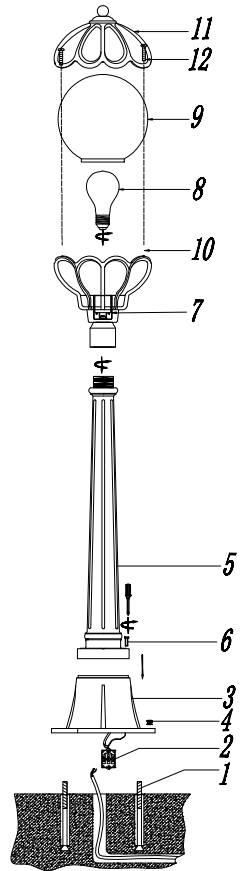

# Instruction

O023FL-01G

1 x E27 (100W)

Model: O023FL-01G  
Collection: Outdoor  
Series: Rue Lepic

Floor Lamps