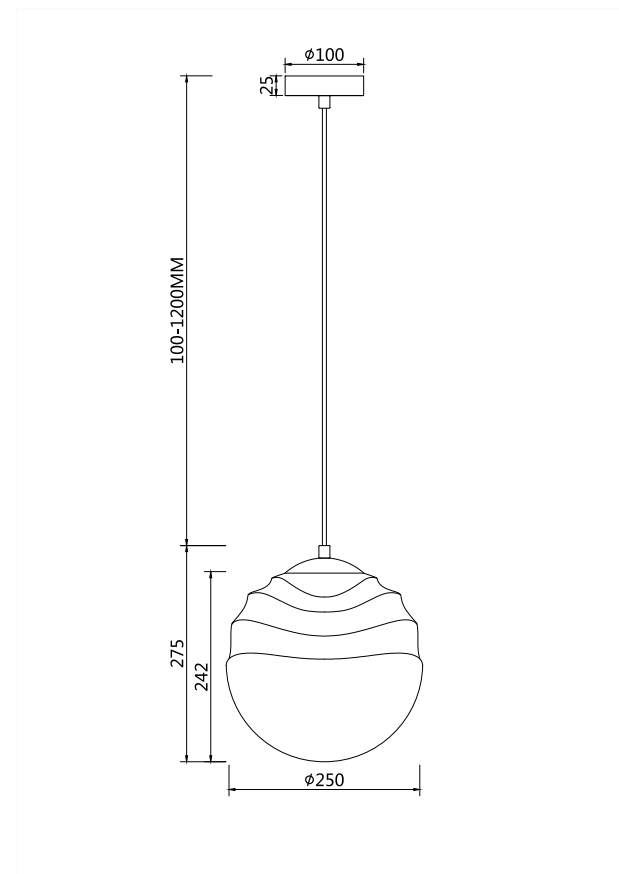

Instruction

P074PL-01BS

Gross Weight: 0 kg

Net Weight: 0 kg

Volume: 0,03069 m3

Weight and Volume Margin of Error: ±10%

Color: Brass

Material: Metal

1 x E14 (40W)

Recommended to use with LED bulbs

Model: P074PL-01BS

Collection: Pendant

Series: New Series 074

Pendant Lamps