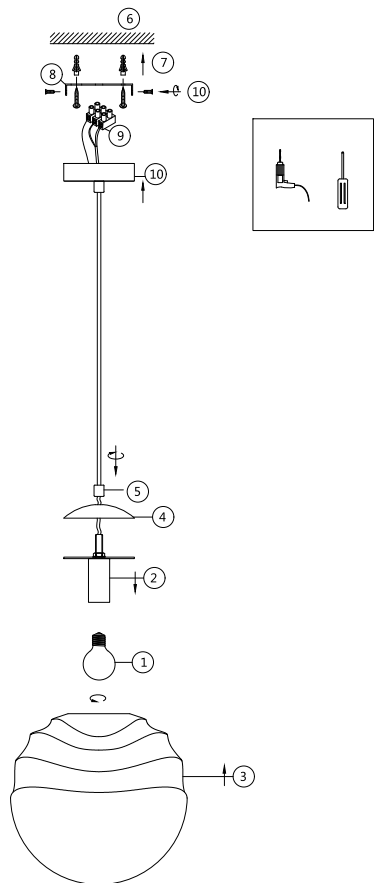

Instruction

P074PL-01BS

Gross Weight: 0 kg

Net Weight: 0 kg

Volume: 0,03069 m3

Weight and Volume Margin of Error: ±10%

Color: Brass

Material: Metal

1 x E14 (40W)

Recommended to use with LED bulbs

Model: P074PL-01BS

Collection: Pendant

Series: New Series 074

Pendant Lamps