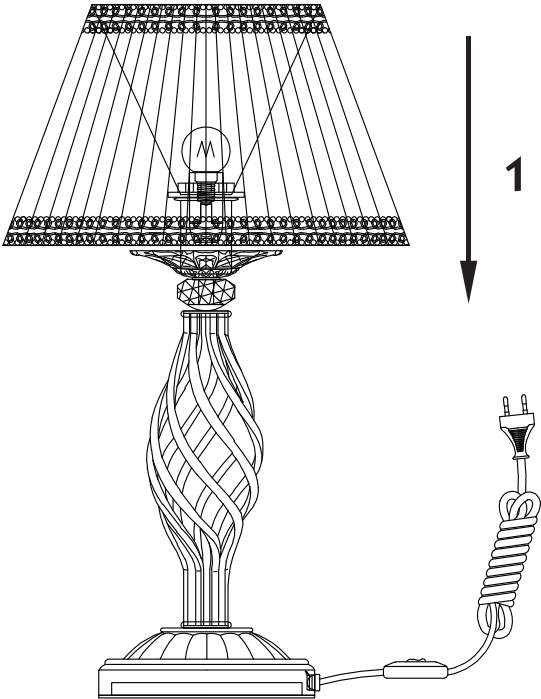

# Instruction

Collection: Elegant  
Series: Grace  
Model: ARM247-00-G  
Mobile

  
1 x E14 (40w)

**MAYTONI**  
DECORATIVE LIGHTING

[www.maytoni.de](http://www.maytoni.de)