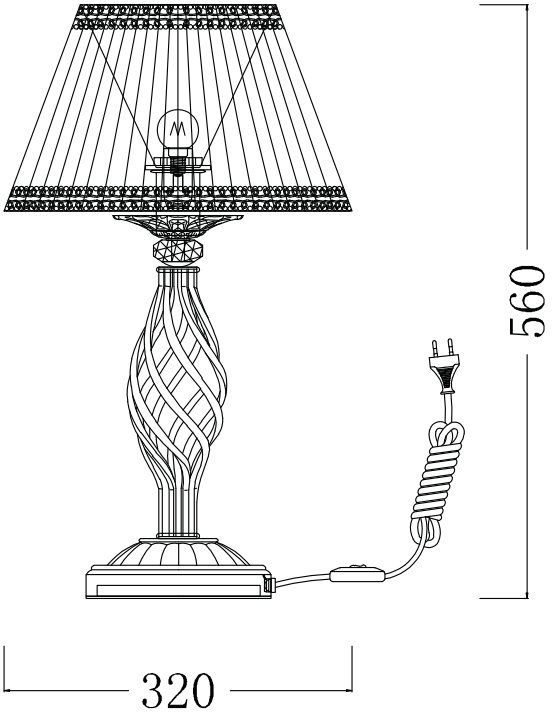

# Instruction

Collection: Elegant  
Series: Grace  
Model: ARM247-00-G  
Mobile

  
1 x E14 (40w)

**MAYTONI**  
DECORATIVE LIGHTING

[www.maytoni.de](http://www.maytoni.de)