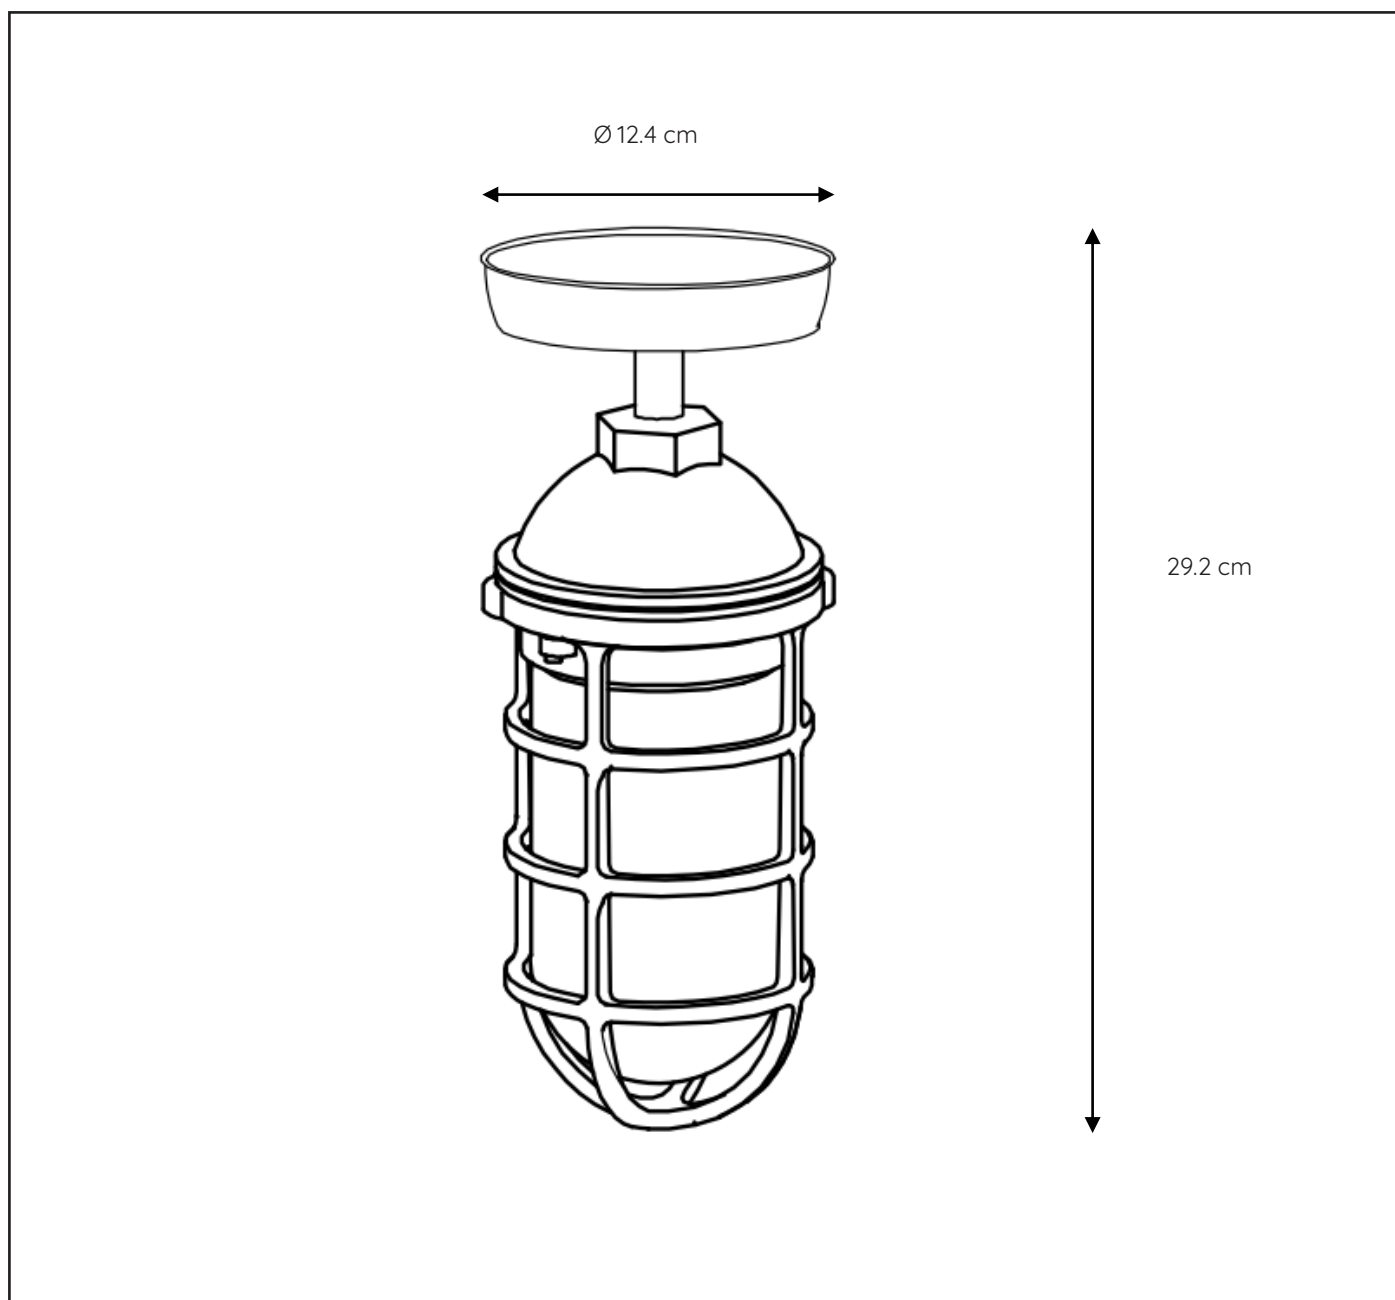

LUCIDE

GENERAL SPECIFICATIONS

**RECOMMENDED LUCIDE
LIGHT SOURCE**
49035/05/62
Light source dimmable : Yes
Light source incl. : No

General

Dimensions LxWxH : Ø12.4 cm x 29.2 cm
Height minimum : 2.2 cm
Height maximum : 29.2 cm
Dimensions shade LxWxH : Ø11.8 cm x 19 cm
Main material : Aluminum
Ceiling rose material : Plastic
Color : Black
Style : Classic
Shape : Round
Weight : 0.836 kg
Warranty : 2 years

Product specifications

Dimmable : No
Light direction : Downlight
Adjustable in height : No
Directional : Non-Directional
Cable : No
Cable length : -
Sensor : Without Sensor
Control : Light Switch Control
IP-Class : 44
Electric class : 1
Light source including ? : No
Lamp socket : E27
Light source number : 1
Power requirements : 220-240V~50Hz
Bulb type & maximum wattage : E27 max. 60W

IP44

IP54

IP65

IP67

Explanation of IP numbers for degrees of protection, see safety instruction manual in the box.

For more specifications of this product please visit

www.lucide.com

LIMAL

Item number : 11875/01/30

EAN code : 5 411212114846

For more specifications, dimensions please visit

LUCIDE

INSTALLATION DRAWING SPECIFICATIONS