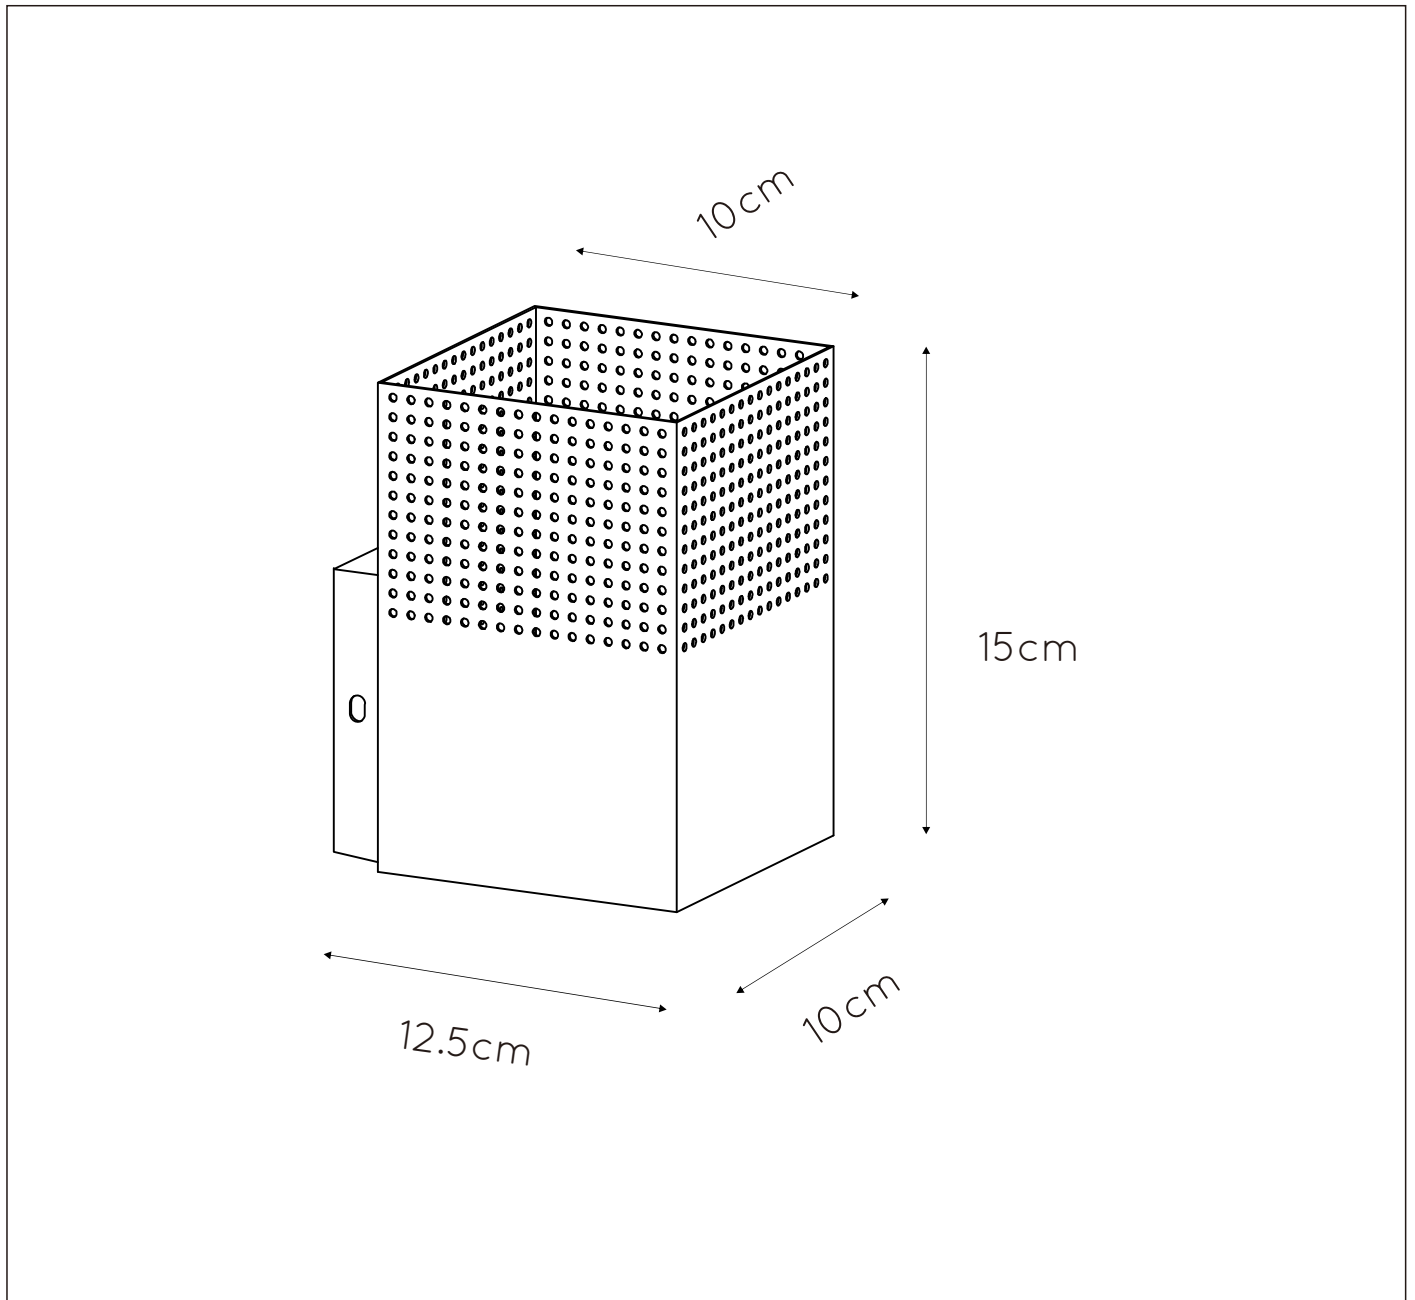

RENATE

Item number : 21223/01/02

EAN CODE : 5411212211286

For more specifications, dimensions please visit

www.lucide.com