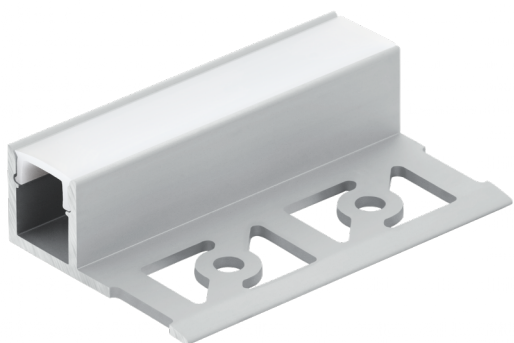

## RECESSED PROFILE 4

### General Information

Material number	99499
Type	accessory
Product segment	Indoor
Theme	sonstige / nicht zuordenbar

### Dimensions

Article Height (in mm)	13
Article Width (in mm)	13
Article Length (in mm)	1000

### Material & Colour

Enclosure Material	aluminium
Enclosure Colour	aluminium
Glass/Shade Material	plastic
Glass/Shade Colour	white