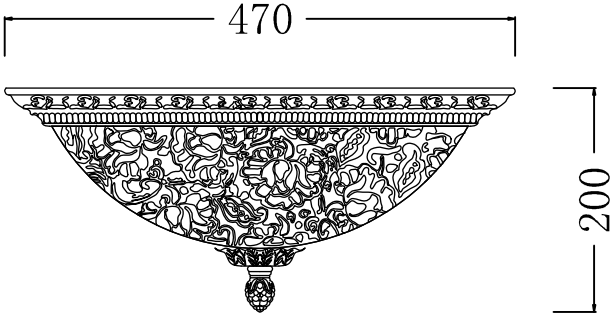

# Instruction

Collection: Wall & Ceiling  
Series: Pascal  
Model: C908-CL-04-R  
Ceiling lamp

 – Ceiling lamp

  
4 x E27 (40w)

**MAYTONI**  
DECORATIVE LIGHTING

[www.maytoni.de](http://www.maytoni.de)