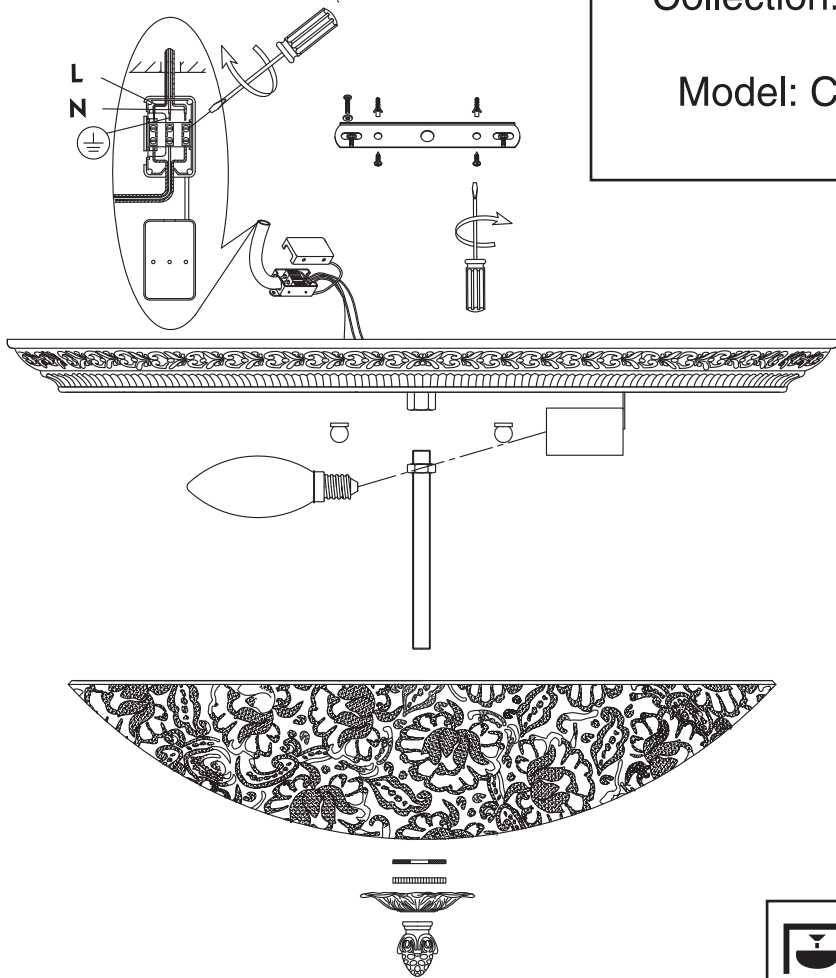

# Instruction

Collection: Wall & Ceiling  
Series: Pascal  
Model: C908-CL-04-R  
Ceiling lamp

 – Ceiling lamp

  
4 x E27 (40w)

**MAYTONI**  
DECORATIVE LIGHTING

[www.maytoni.de](http://www.maytoni.de)