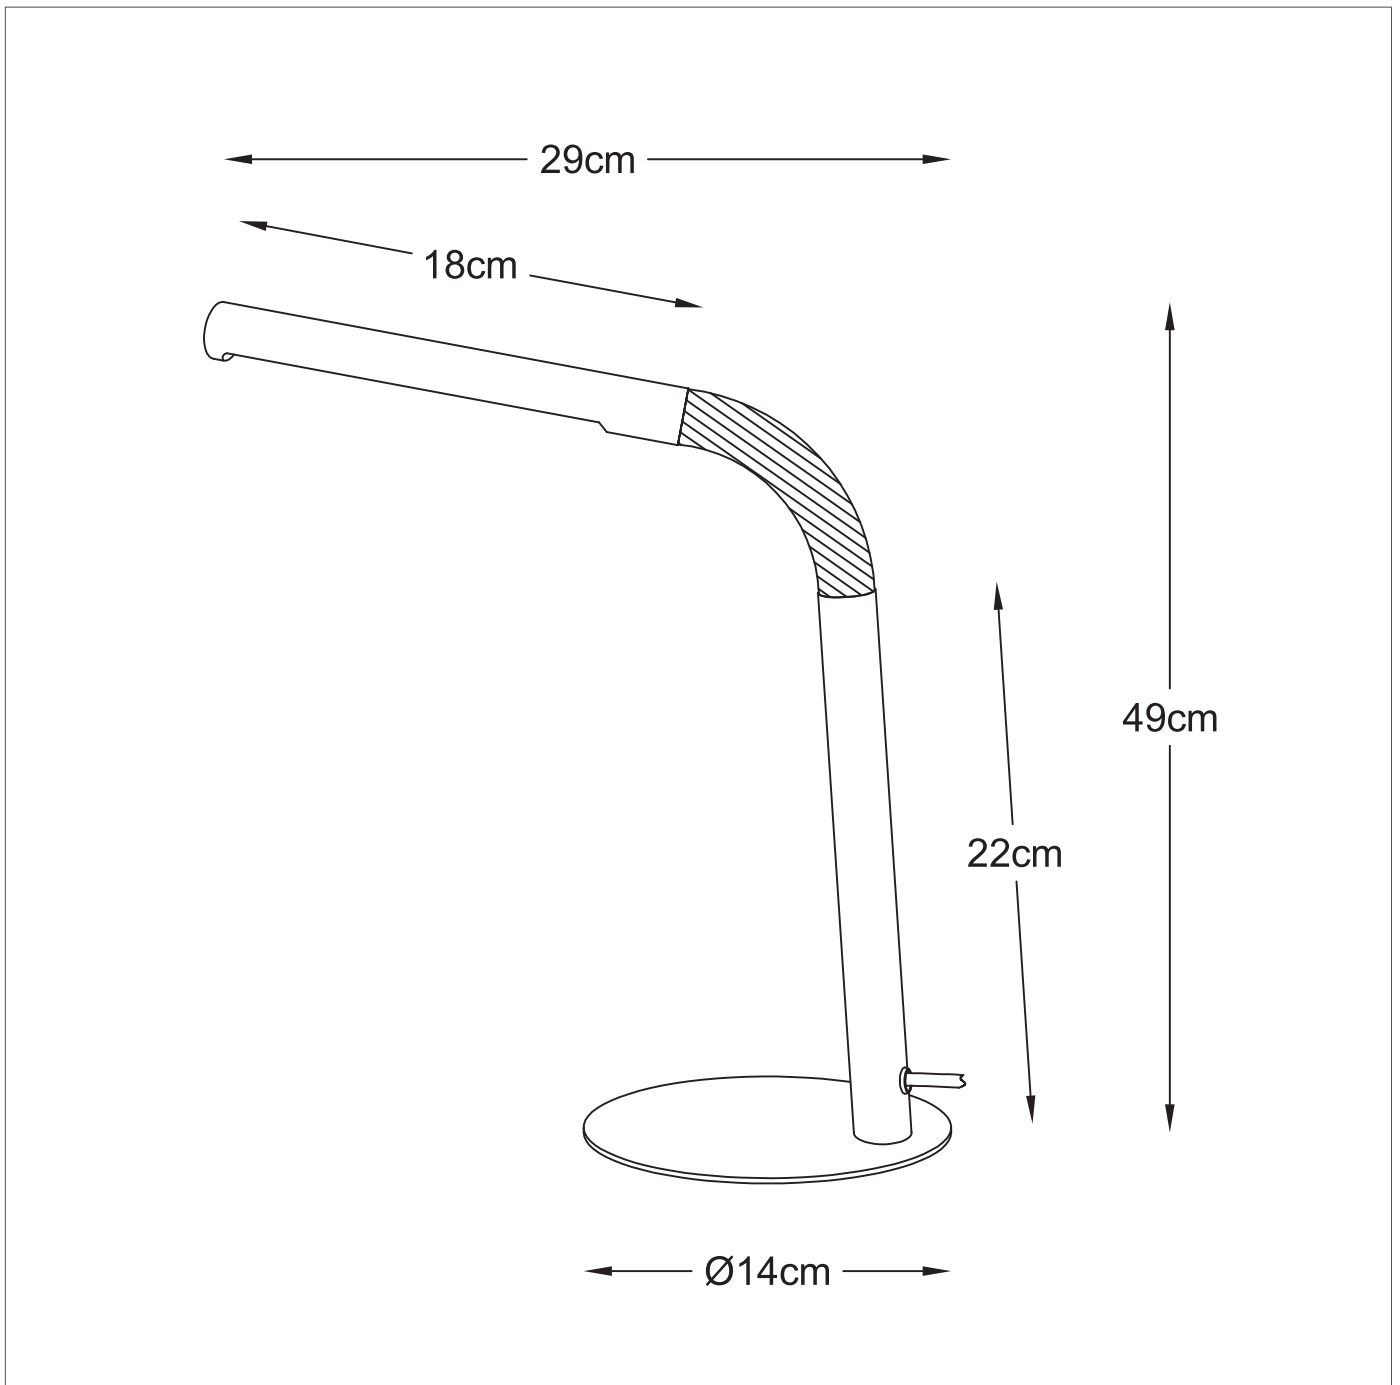

**General**

**Dimensions LxWxH :** 29 cm x 14 cm x 49 cm  
**Height minimum :** 28 cm  
**Height maximum :** 49 cm  
**Dimensions shade LxWxH :** Ø 2.3 cm x 18 cm  
**Main material :** Metal  
**Ceiling rose material :** -  
**Color :** Black, white  
**Style :** Modern  
**Shape:** Round  
**Weight :** 0.8 kg  
**Warranty :** 3 years

**Product specifications**

**Dimmable :** NO  
**Light direction :** Downlight  
**Adjustable in height :** Not Adjustable In Height  
**Directional :** Rotatable & Tilttable  
**Cable :** Yes, Cable On Product  
**Cable length :** 200 cm  
**Sensor :** Without Sensor  
**Control :** On/Off Switch In The Cord  
**IP-Class :** 20  
**Electric class :** 3  
**Light source including :** Yes  
**Lamp socket :** 3W SMD LED  
**Light source number :** 1  
**Power requirements :** DC12V, 1000mA  
 Main Power 100-240V~ 50/60Hz  
**Bulb type & maximum wattage :** LED max.3W

# GILLY

Item number : 36612/03/30

EAN code : 5411212361080

Item number : 36612/03/31

EAN code : 5411212361097

For more specifications, dimensions please visit

[www.lucide.com](http://www.lucide.com)