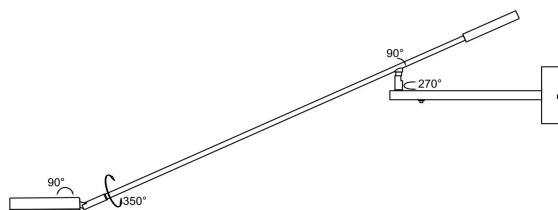

NO.1

NO.2

NO.3

MAX 6W  
550 Lumen

Model: MOD070WL-L6W3K

Collection: Modern

Wall Lamps