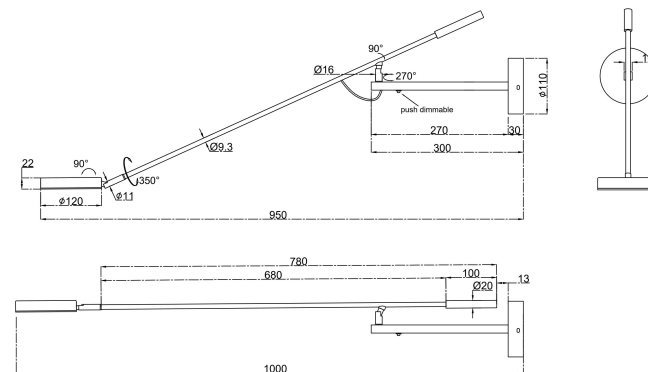

NO.1

NO.2

NO.3

MAX 6W  
550 Lumen

Model: MOD070WL-L6W3K

Collection: Modern

Wall Lamps