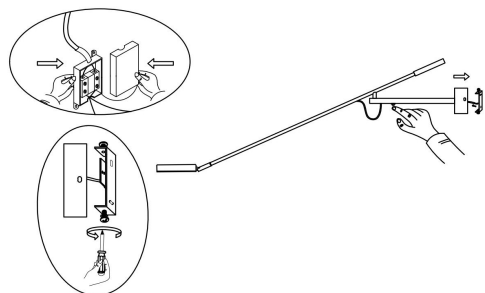

NO.1

NO.2

NO.3

MAX 6W  
550 Lumen

Model: MOD070WL-L6W3K

Collection: Modern

Wall Lamps