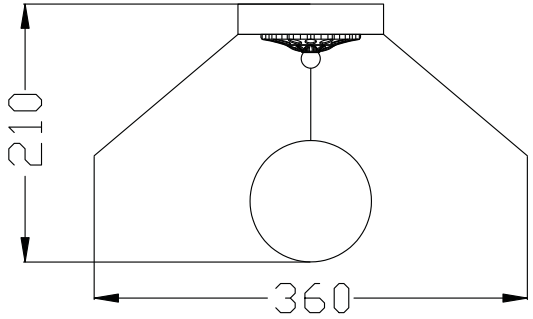

Instruction

Collection: Elegant
Series: Princess
Model: ARM271-01-R
Wall-mounted

A = 2
B = 2
C = 4
D = 2

1 x E14 (60w)

MAYTONI
DECORATIVE LIGHTING

www.maytoni.de