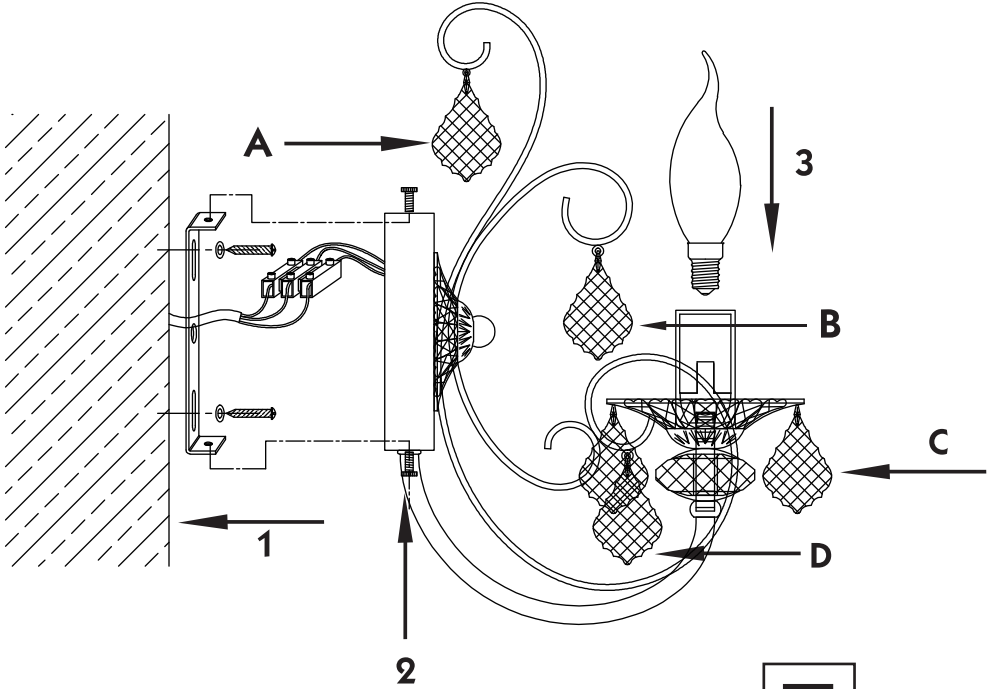

Instruction

Collection: Elegant
Series: Princess
Model: ARM271-01-R
Wall-mounted

A = 2
B = 2
C = 4
D = 2

1 x E14 (60w)

MAYTONI
DECORATIVE LIGHTING

www.maytoni.de