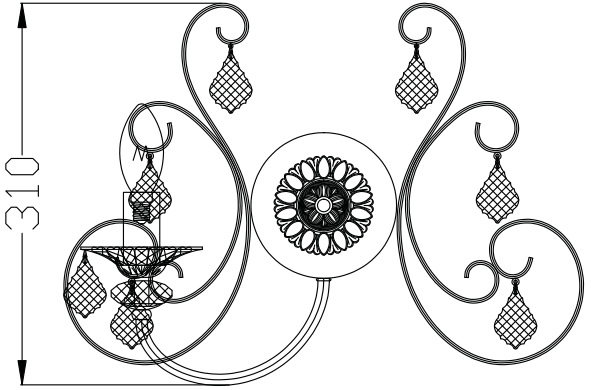

Instruction

Collection: Elegant
Series: Princess
Model: ARM271-01-R
Wall-mounted

A = 2
B = 2
C = 4
D = 2

1 x E14 (60w)

MAYTONI
DECORATIVE LIGHTING

www.maytoni.de