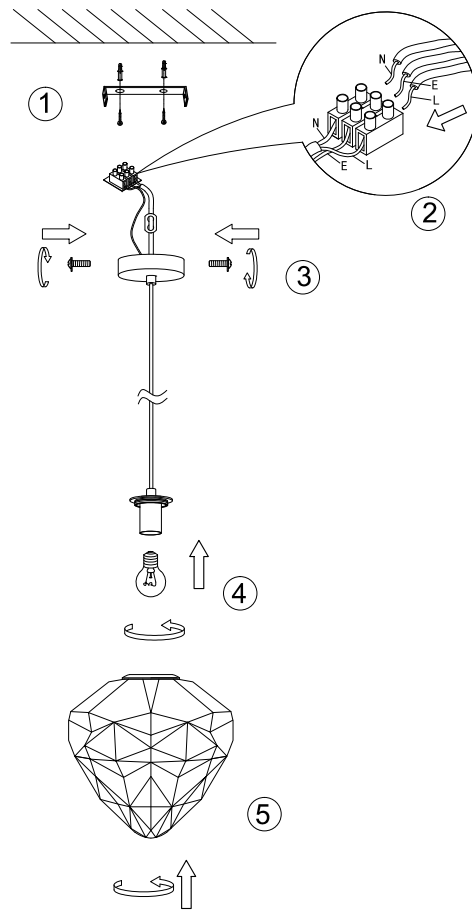

Instruction

P053PL-01BL

1 x E27 (40W)
Recommended to use with LED bulbs

Model: P053PL-01BL
Collection: Pendant
Series: Globo

Pendant Lamps