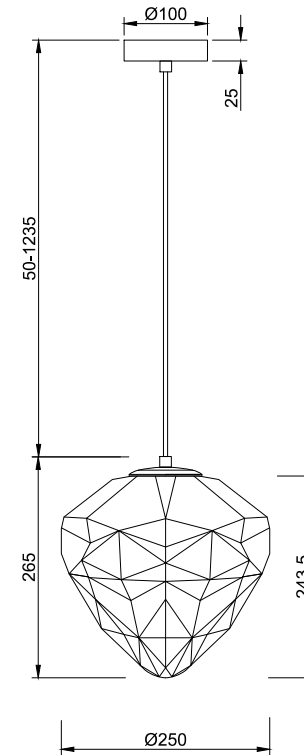

Instruction

P053PL-01BL

1 x E27 (40W)
Recommended to use with LED bulbs

Model: P053PL-01BL
Collection: Pendant
Series: Globo

Pendant Lamps