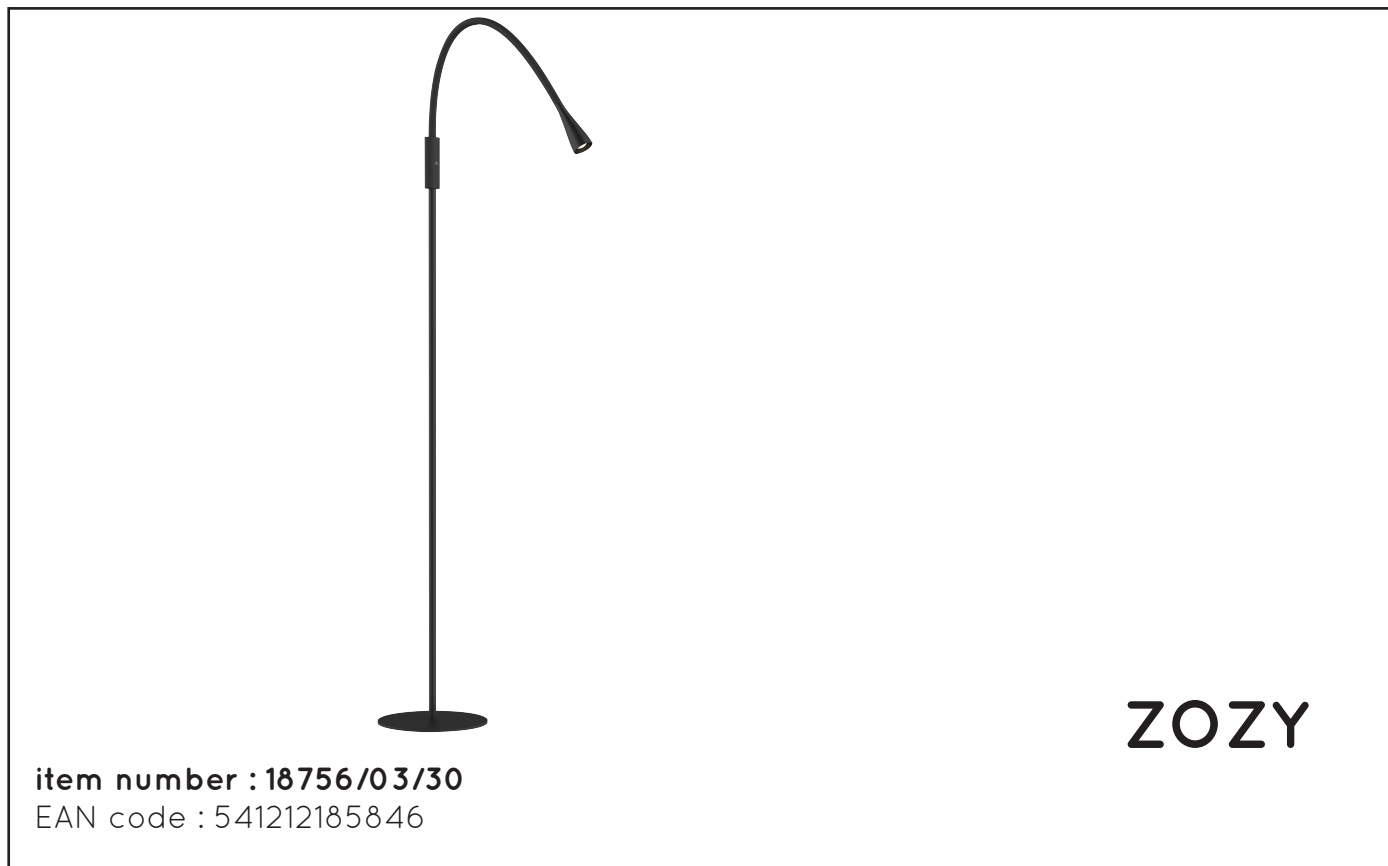

LUCIDE

GENERAL SPECIFICATIONS

General

Dimensions LxWxH : 22 cm x 22 cm x 145 cm
Height minimum : -
Height maximum : 145 cm
Dimensions shade LxWxH : 4 cm x 4 cm x 12.5 cm
Main material : Plastic, Metal
Ceiling rose material : Plastic, Metal
Color : Black
Style : Modern
Shape : Long
Weight : 2.1 kg
Warranty : 3 years

Product specifications

Dimmable : Touch dimmable in three steps
Light direction : Around (Diffuse)
Adjustable in height : Adjustable In Height (Before Installation)
Directional : Not Directional
Cable : Yes, Cable On Driver
Cable length : 180 cm
Sensor : Without Sensor
Control : Light Switch Control
IP-Class : 20
Electric class : 3
Light source including : Yes
Light source number : 1
Power requirements : DC 11V 0.3A (220-240V~50Hz main input)
Bulb type & maximum wattage : 0.5W LED (3W in total)