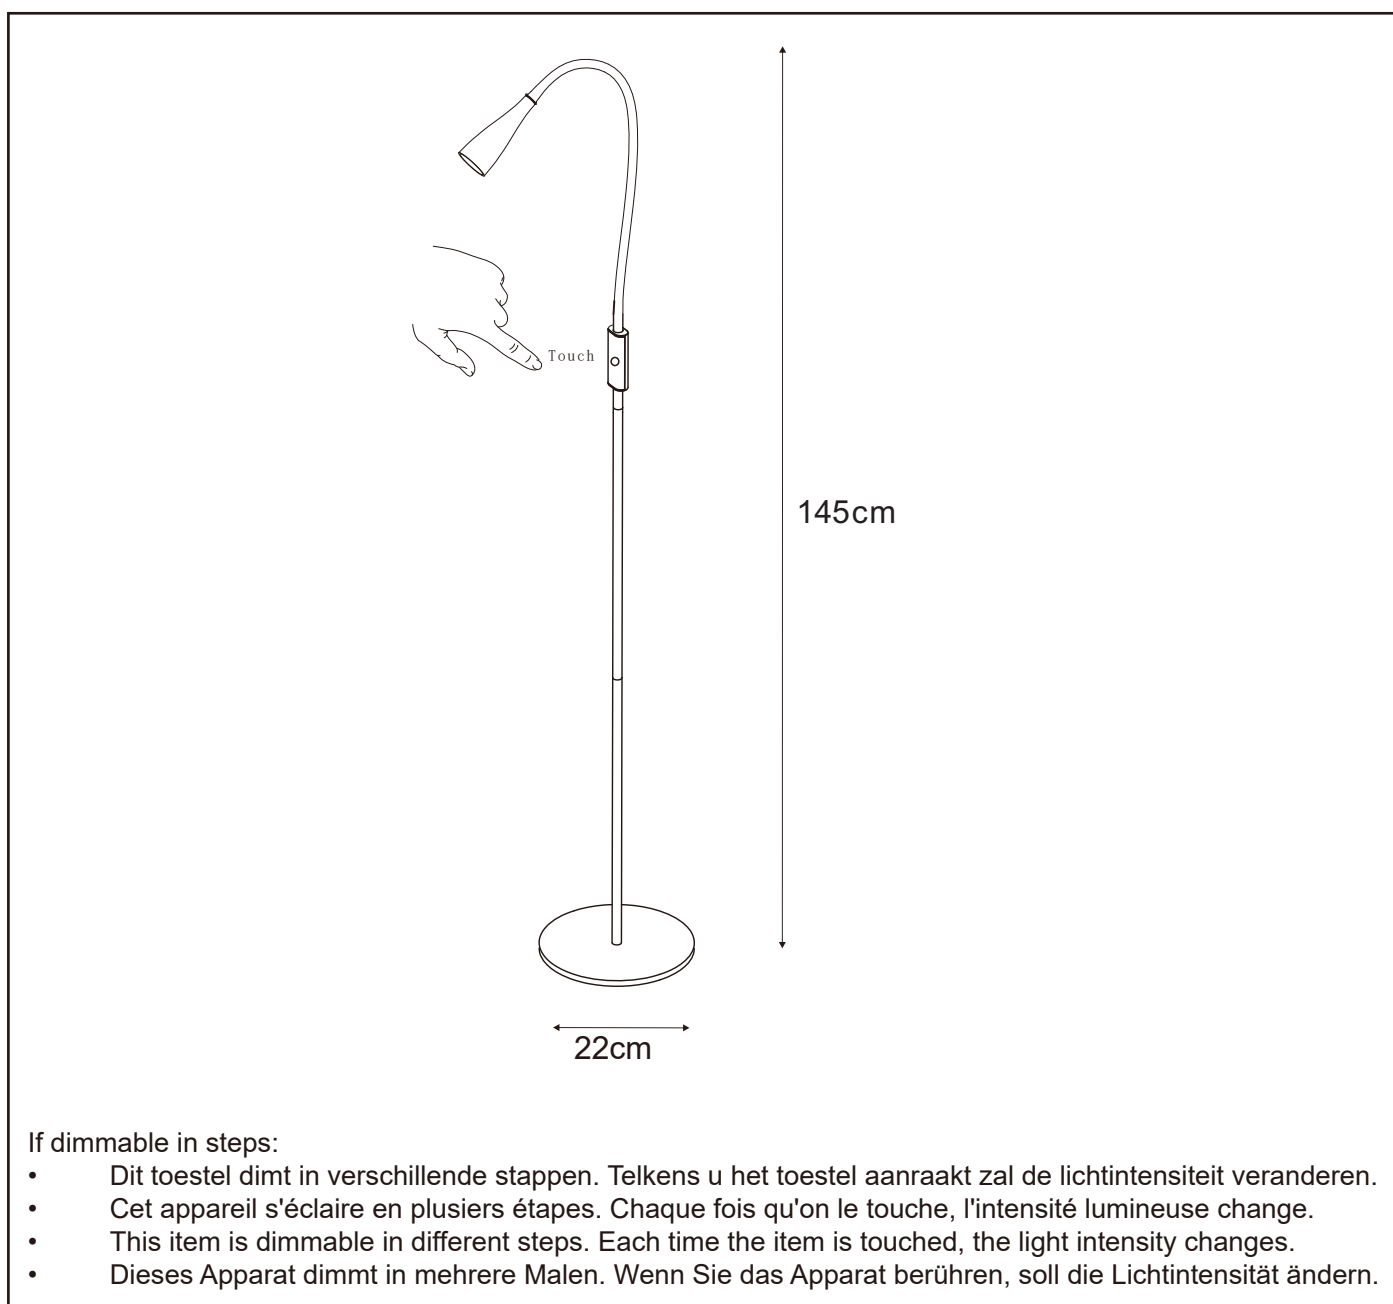

LUCIDE

GENERAL SPECIFICATIONS

General

Dimensions LxWxH : 22 cm x 22 cm x 145 cm
Height minimum : -
Height maximum : 145 cm
Dimensions shade LxWxH : 4 cm x 4 cm x 12.5 cm
Main material : Plastic, Metal
Ceiling rose material : Plastic, Metal
Color : Black
Style : Modern
Shape : Long
Weight : 2.1 kg
Warranty : 3 years

Product specifications

Dimmable : Touch dimmable in three steps
Light direction : Around (Diffuse)
Adjustable in height : Adjustable In Height (Before Installation)
Directional : Not Directional
Cable : Yes, Cable On Driver
Cable length : 180 cm
Sensor : Without Sensor
Control : Light Switch Control
IP-Class : 20
Electric class : 3
Light source including : Yes
Light source number : 1
Power requirements : DC 11V 0.3A (220-240V~50Hz main input)
Bulb type & maximum wattage : 0.5W LED (3W in total)

For more specifications of this product please visit
www.lucide.com

LUCIDE

TECHNICAL DRAWING & DIMENSIONS

ZOZY

Item number : 18756/03/30

EAN code : 541212185846

For more specifications, dimensions please visit