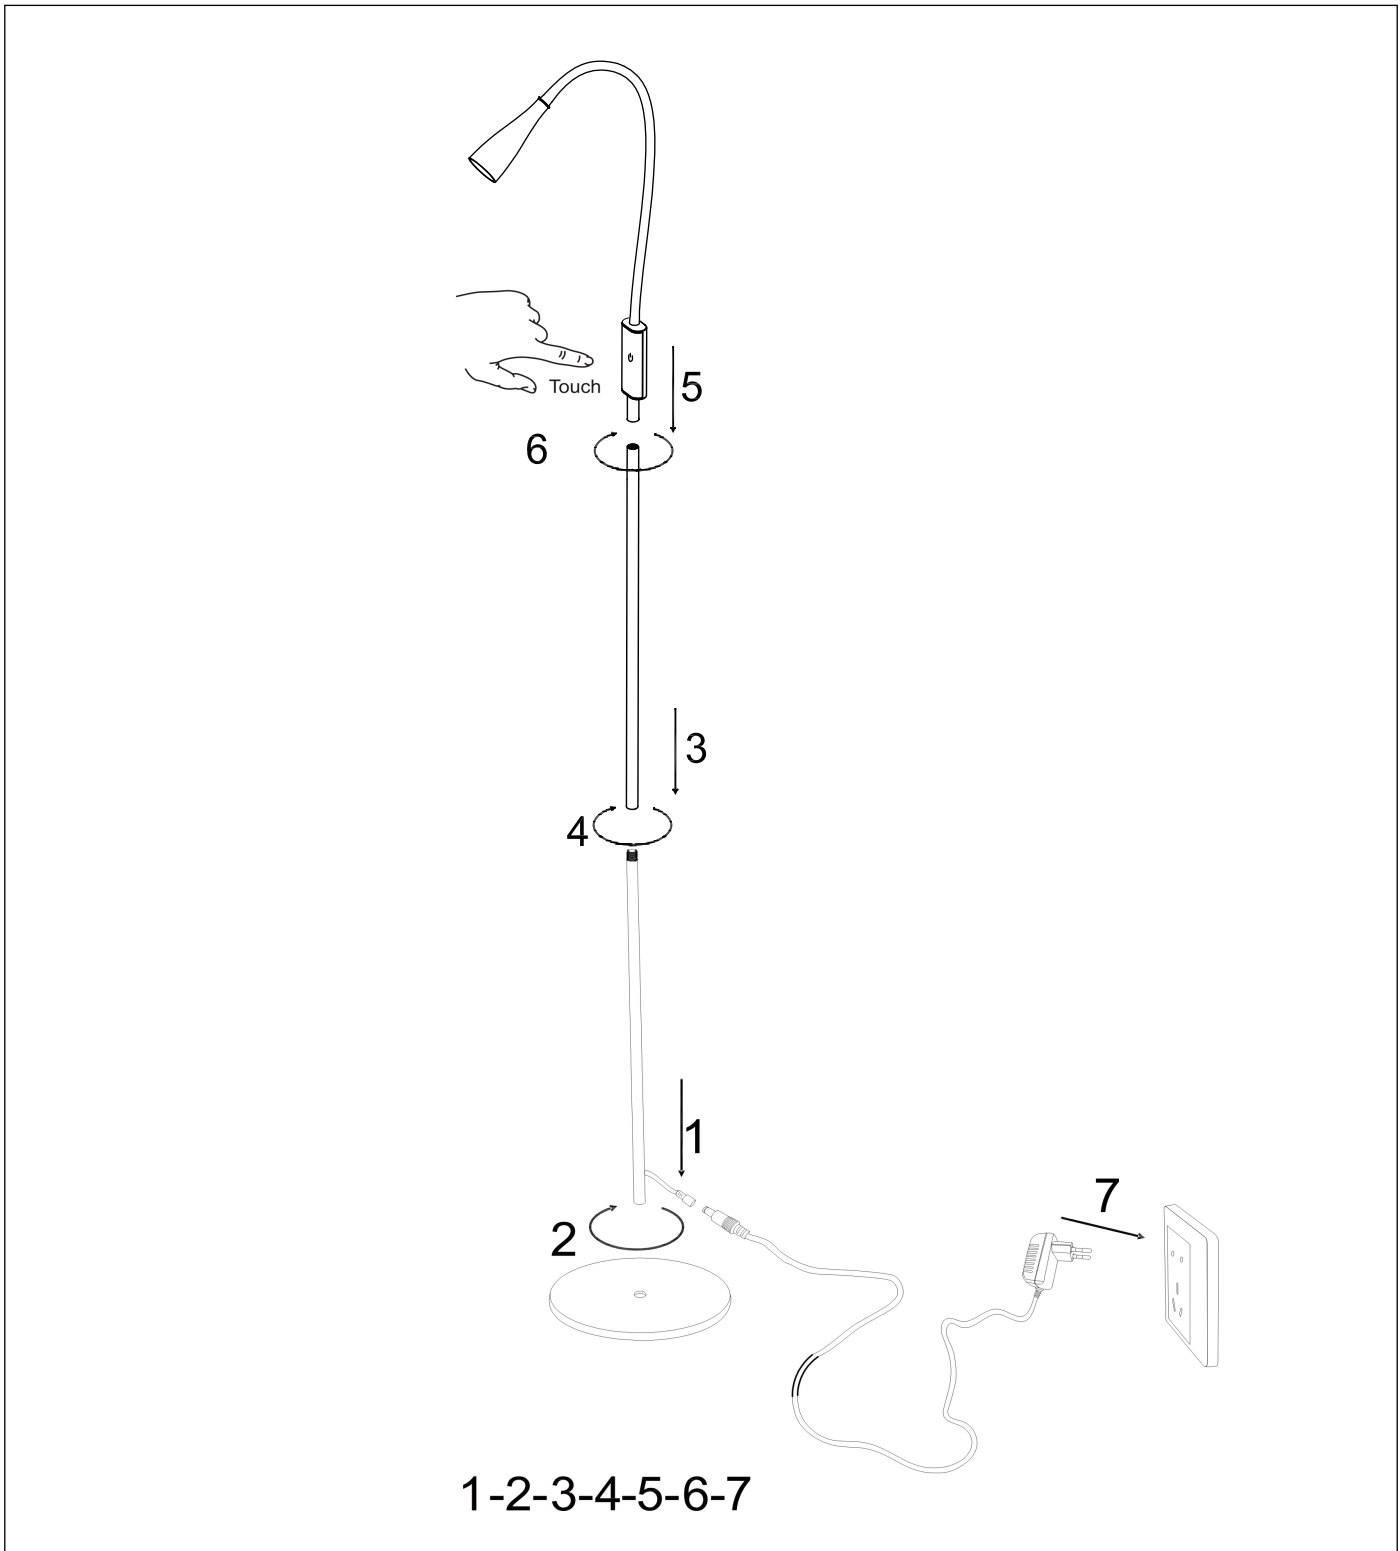

Dit product bevat een lichtbron van energie-efficiëntieklasse F
Ce produit contient une source lumineuse de classe énergétique F
This product contains a light source of energy efficiency class F
Dieses Produkt enthält eine Lichtquelle der Energieeffizienzklasse F
Ten produkt zawiera ród o wiat a o klasie efektywno ci energetycznej F