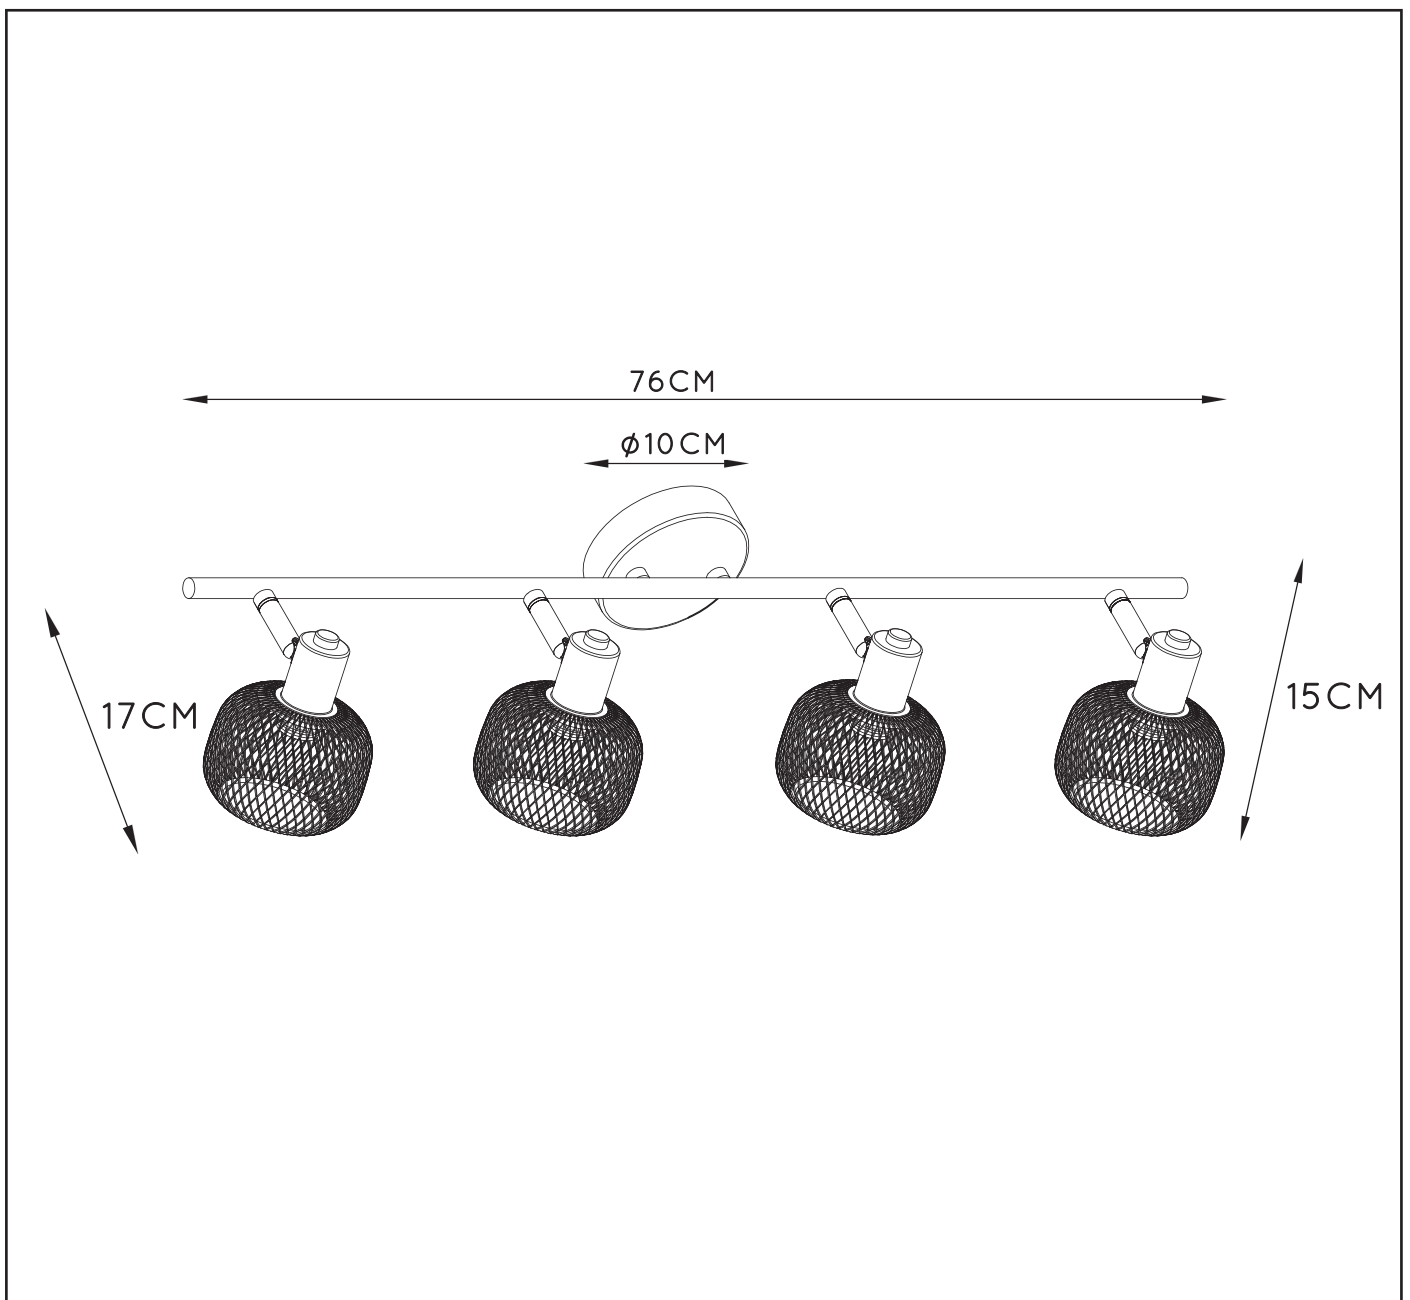

LUCIDE

GENERAL SPECIFICATIONS

**RECOMMENDED LUCIDE
LIGHT SOURCE**

49046/03/62
Light source dimmable : Yes
Light source incl. : No

General

Dimensions LxWxH : 76CM*17cm*15cm
Heigth minimum : -
Heigth maximum : 15cm
Dimensions shade LxWxH : $\phi 10$ *H7.5
Main material : Metal
Ceiling rose material : Metal
Color : matte black-gold
Style : Retro
Shape : Rectangle
Weight : 0.8Kg
Warranty : 2 years

Product specifications

Dimmable : Yes
Light direction : around
Adjustable in height : No
(Before Installation)
Directional : rotatable and tiltable
Cable :
Cable length : -
Sensor : Without Sensor
Control : Light Switch Control
IP-Class : 20
Electric class : 1
Light source including ? : No
Lamp socket : E14
Light source number : 4
Power requirements : 220-240V~50Hz
Bulb type & maximum wattage : E14 Max 25W

For more specifications of this product please visit
www.lucide.com

MAREN

Item number :77978/04/02

EAN code :5411212771100

LUCIDE

INSTALLATION DRAWING SPECIFICATIONS