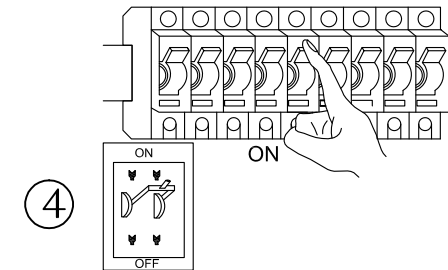

ASSEMBLY INSTRUCTION / ИНСТРУКЦИЯ

A6141PL-1WH/BK

Installation instruction for this item:

1.Remove the cover and put the lamp on a clean place, then install the lamp; 2.The lamp is limited to used 40W bulb;