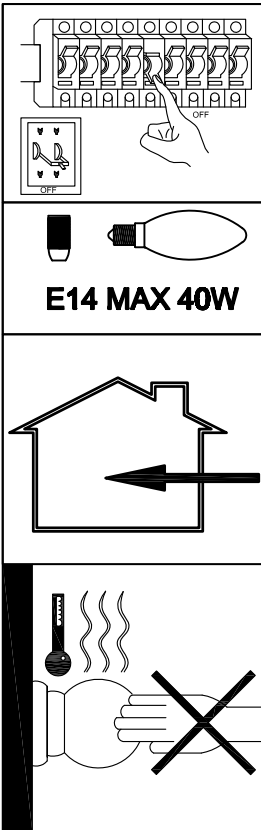

ASSEMBLY INSTRUCTION / ИНСТРУКЦИЯ

A6141PL-1WH/BK

Installation instruction for this item:

1.Remove the cover and put the lamp on a clean place, then install the lamp; 2.The lamp is limited to used 40W bulb;

Warning:

- 1.Turn off the main power at the circuit breaker before installing the lamp in order to prevent possible shock;
2. Please wear gloves when installing the lamp;
3. Don't exceed the rated voltage 230V;
4. Don't install on haven't finished ceiling and loose wood ceiling;
5. Do not use corrosive liquids to clean fixture such as acid, and alkaline liquids. Please use soft cloth when cleaning.