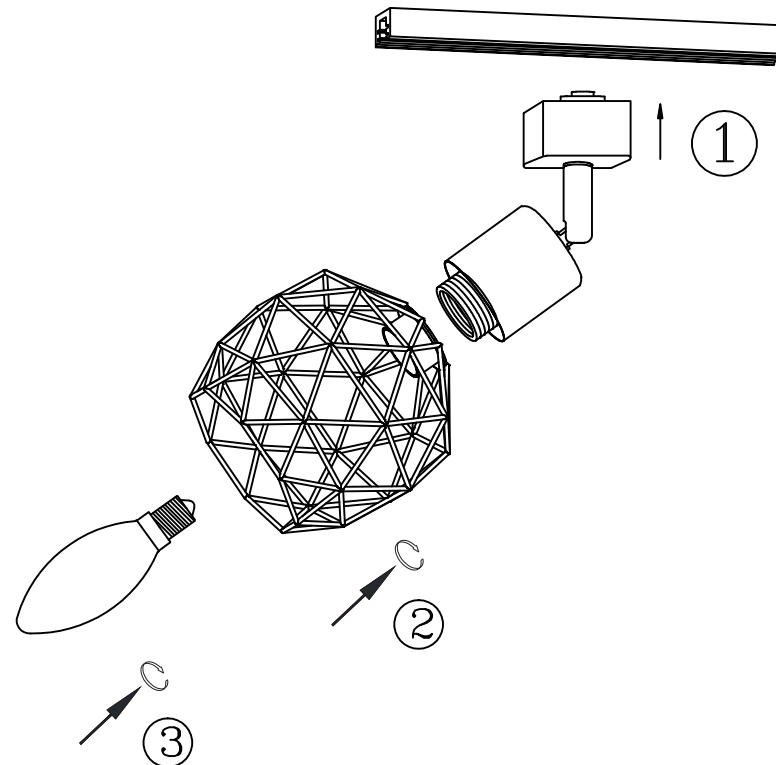

ASSEMBLY INSTRUCTION / ИНСТРУКЦИЯ

A6141PL-1WH/BK

Installation instruction for this item:

1.Remove the cover and put the lamp on a clean place, then install the lamp; 2.The lamp is limited to used 40W bulb;

Warning:

- 1.Turn off the main power at the circuit breaker before installing the lamp in order to prevent possible shock;
2. Please wear gloves when installing the lamp;
3. Don't exceed the rated voltage 230V;
4. Don't install on haven't finished ceiling and loose wood ceiling;
5. Do not use corrosive liquids to clean fixture such as acid, and alkaline liquids. Please use soft cloth when cleaning.