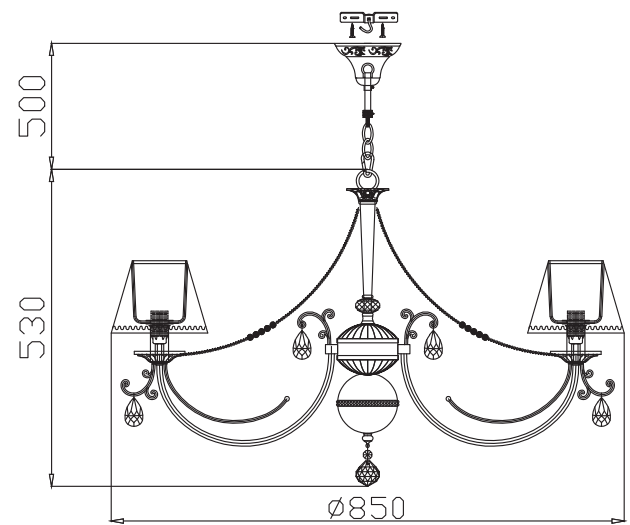

# Instruction

Collection: Royal Classic  
Series: Soffia  
Model: RC093-PL-08-R  
Pendant Lamps

A = 8  
B = 8  
C = 1

 - Pendant Lamps

  
8 x E14 (40w)

**MAYTONI**  
DECORATIVE LIGHTING

[www.maytoni.de](http://www.maytoni.de)