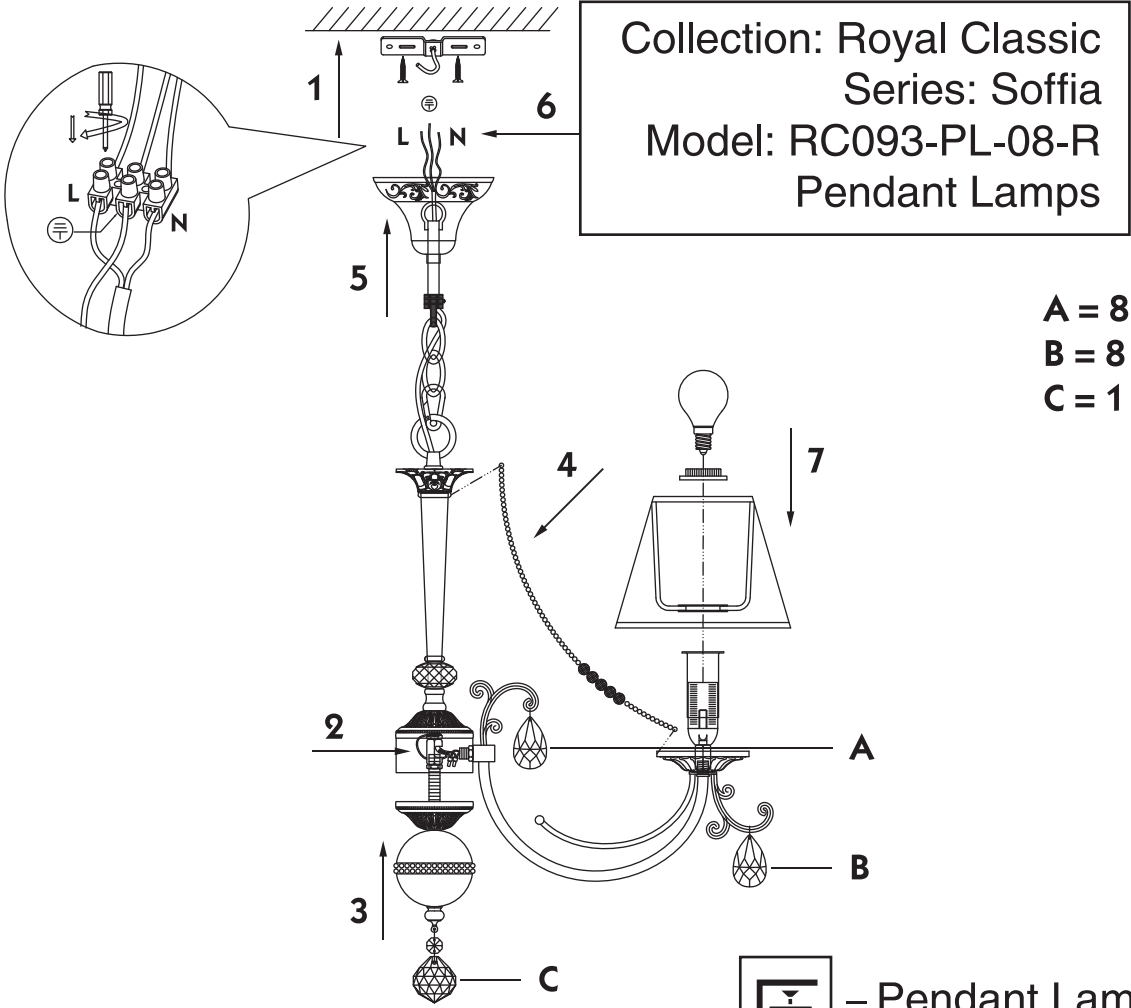

# Instruction

Collection: Royal Classic  
Series: Soffia  
Model: RC093-PL-08-R  
Pendant Lamps

A = 8  
B = 8  
C = 1

 - Pendant Lamps

  
8 x E14 (40w)

**MAYTONI**  
DECORATIVE LIGHTING

[www.maytoni.de](http://www.maytoni.de)