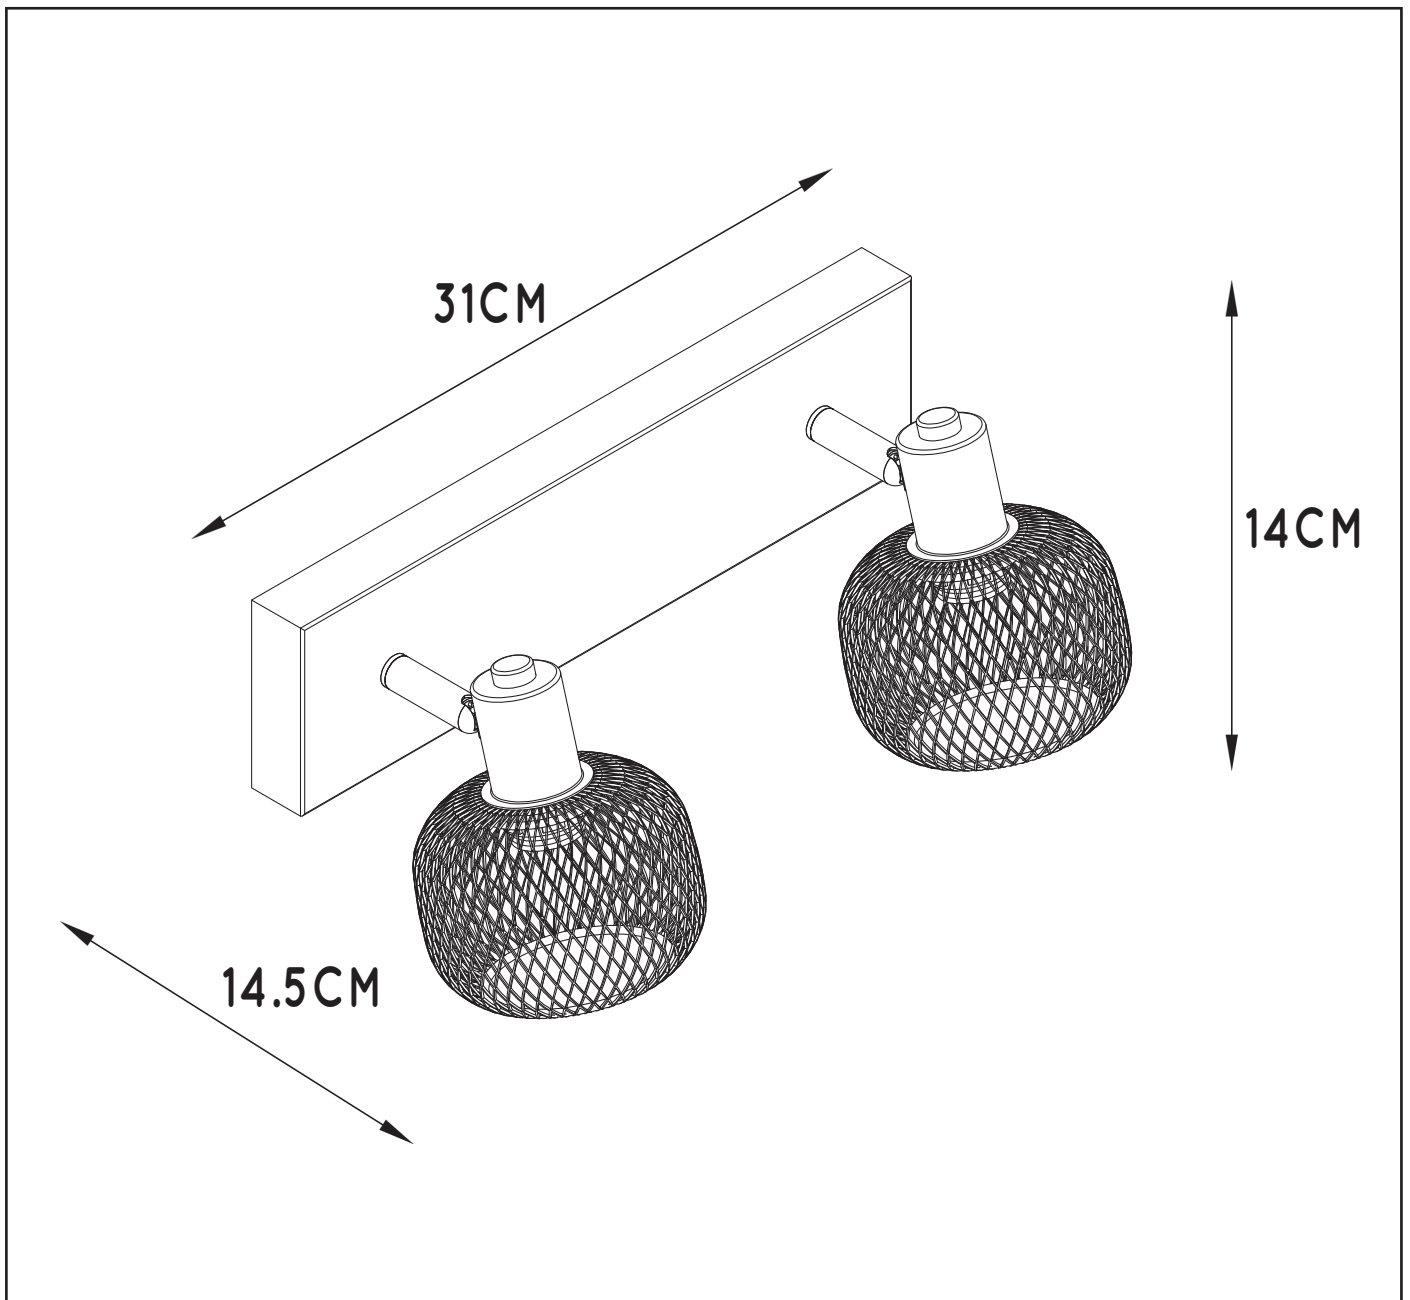

**RECOMMENDED LUCIDE
LIGHT SOURCE**

49046/03/62
Light source dimmable : Yes
Light source incl. : No

General

Dimensions LxWxH : 31cm x14.5cm x 14 cm
Heigth minimum : -
Heigth maximum : 14 cm
Dimensions shade LxWxH : $\phi 10$ *H7.5
Main material : Metal
Ceiling rose material : Metal
Color : black
Style : Retro
Shape : Rectangle
Weight : 0.5Kg
Warranty : 2 years

Product specifications

Dimmable : Yes
Light direction : around
Adjustable in height : No
(Before Installation)
Directional : rotatable and tiltable
Cable :
Cable length : -
Sensor : Without Sensor
Control : Light Switch Control
IP-Class : 20
Electric class : 1
Light source including ? : No
Lamp socket : E14
Light source number : 2
Power requirements : 220-240V~50Hz
Bulb type & maximum wattage : E14 Max 25W

For more specifications of this product please visit
www.lucide.com

MAREN

Item number :77978/02/30

EAN code :5411212771094

LUCIDE

INSTALLATION DRAWING SPECIFICATIONS