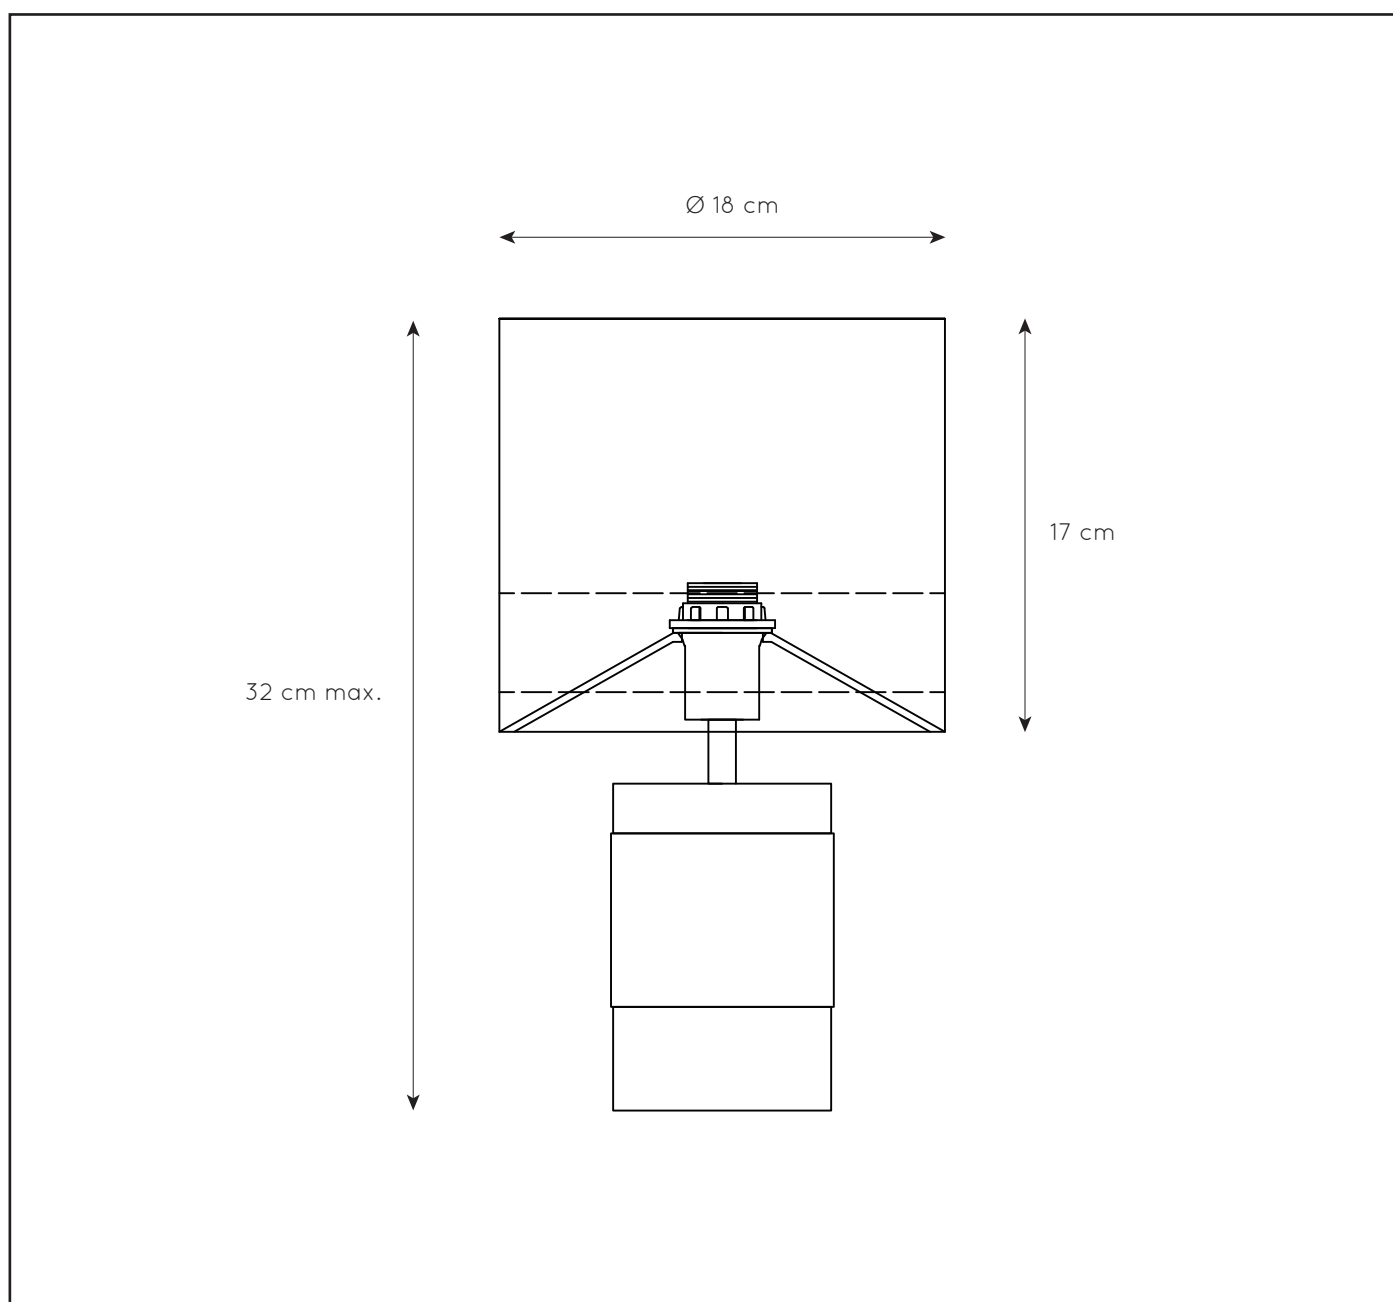

FRIZZLE

Item number : 10500/81/66

EAN code : 5411212105288

For more specifications, dimensions please visit
www.lucide.com