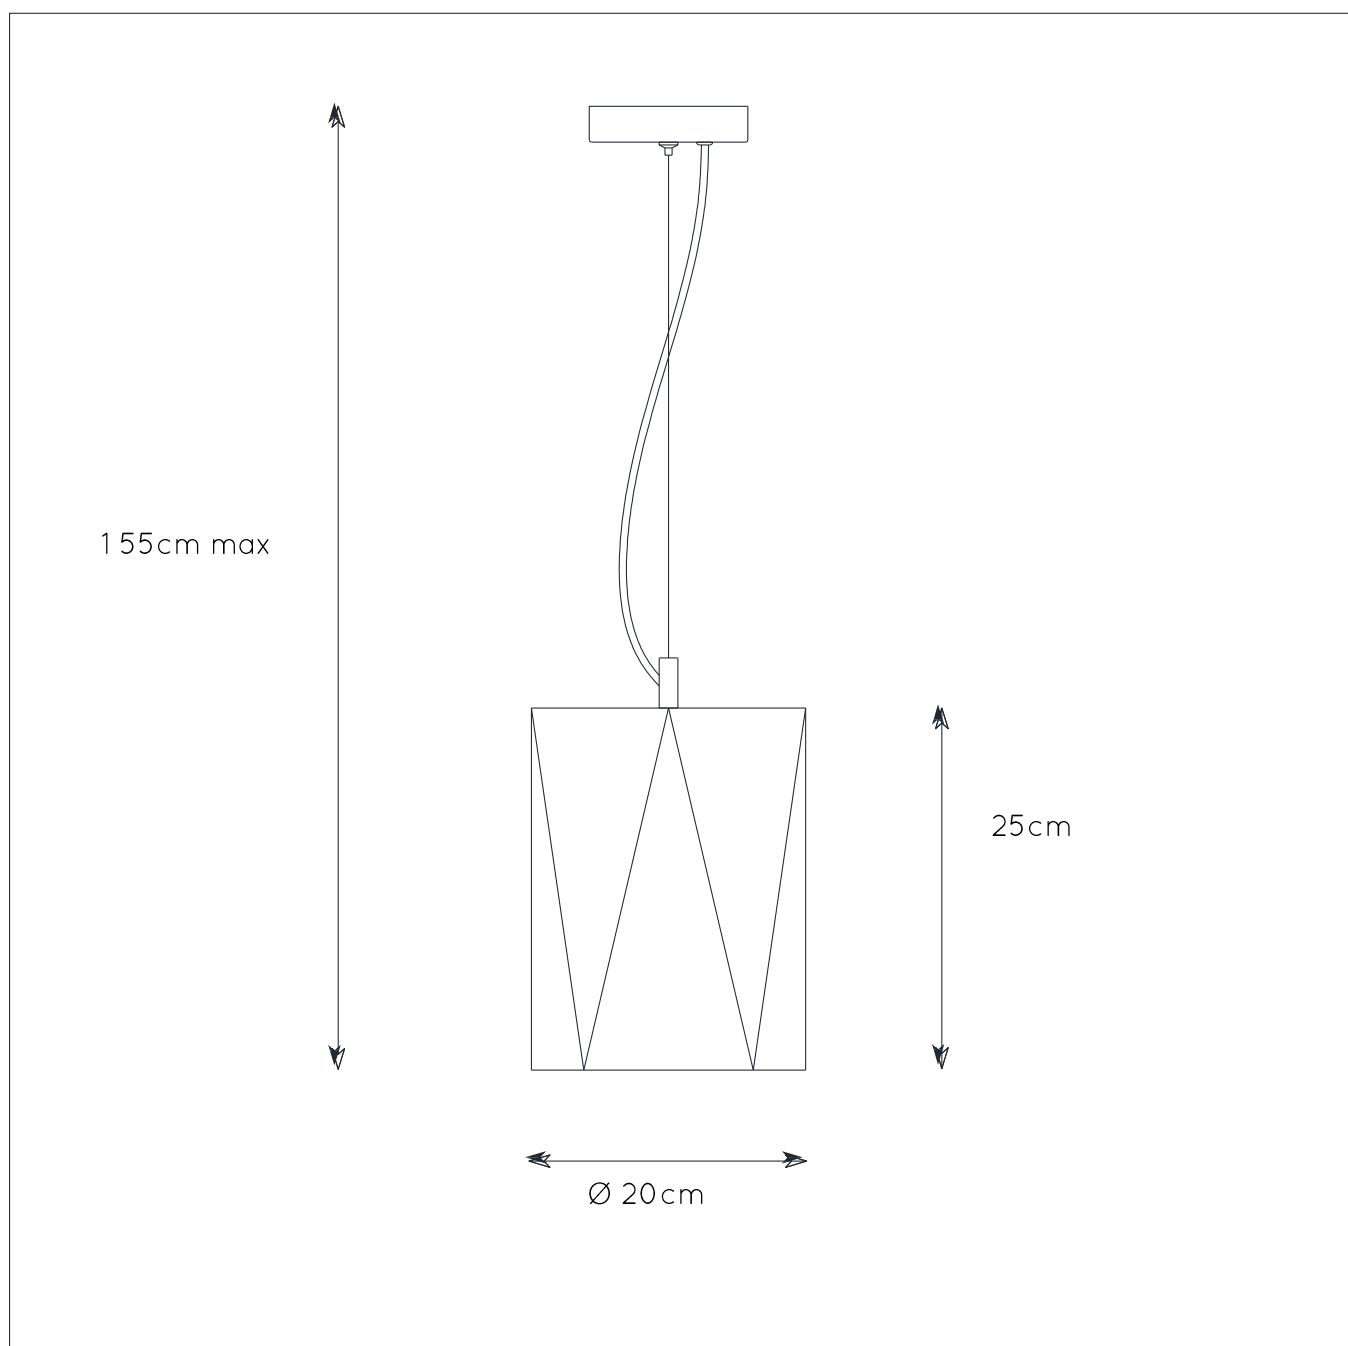

FERN

Item number : 25407/01/30

EAN code : 5411212250940

For more specifications, dimensions please visit

www.lucide.com