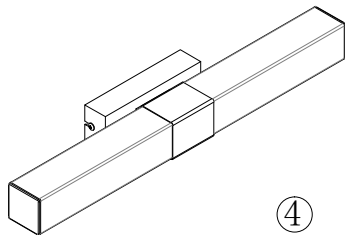

# Instruction

MIR006WL-L8CH

MAX 8W  
650 Lumen

Model: MIR006WL-L8CH  
Collection: Mirror  
Series: Glanz

Wall Lamps