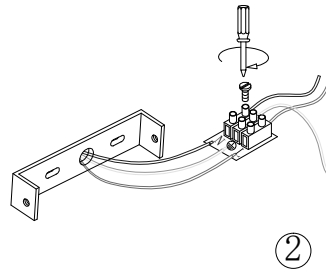

# Instruction

MIR006WL-L8CH

MAX 8W  
650 Lumen

Model: MIR006WL-L8CH  
Collection: Mirror  
Series: Glanz

Wall Lamps