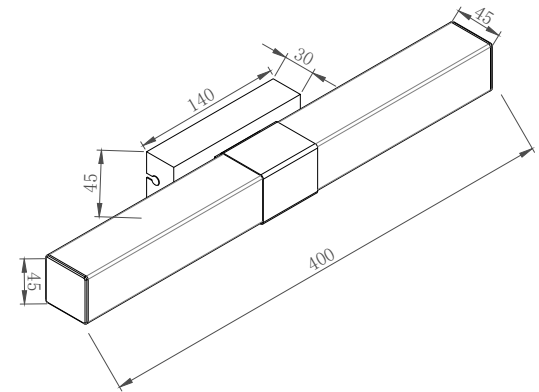

# Instruction

MIR006WL-L8CH

MAX 8W  
650 Lumen

Model: MIR006WL-L8CH  
Collection: Mirror  
Series: Glanz

Wall Lamps