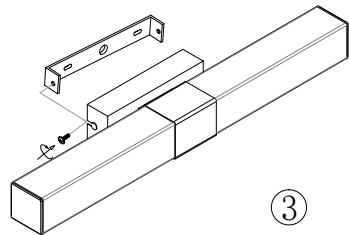

# Instruction

MIR006WL-L8CH

MAX 8W  
650 Lumen

Model: MIR006WL-L8CH  
Collection: Mirror  
Series: Glanz

Wall Lamps