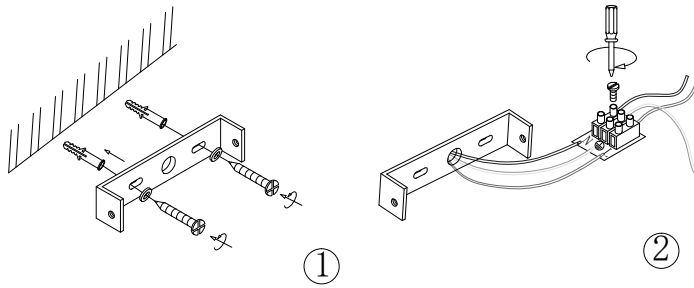

# Instruction

MIR006WL-L8CH

MAX 8W  
650 Lumen

Model: MIR006WL-L8CH  
Collection: Mirror  
Series: Glanz

Wall Lamps