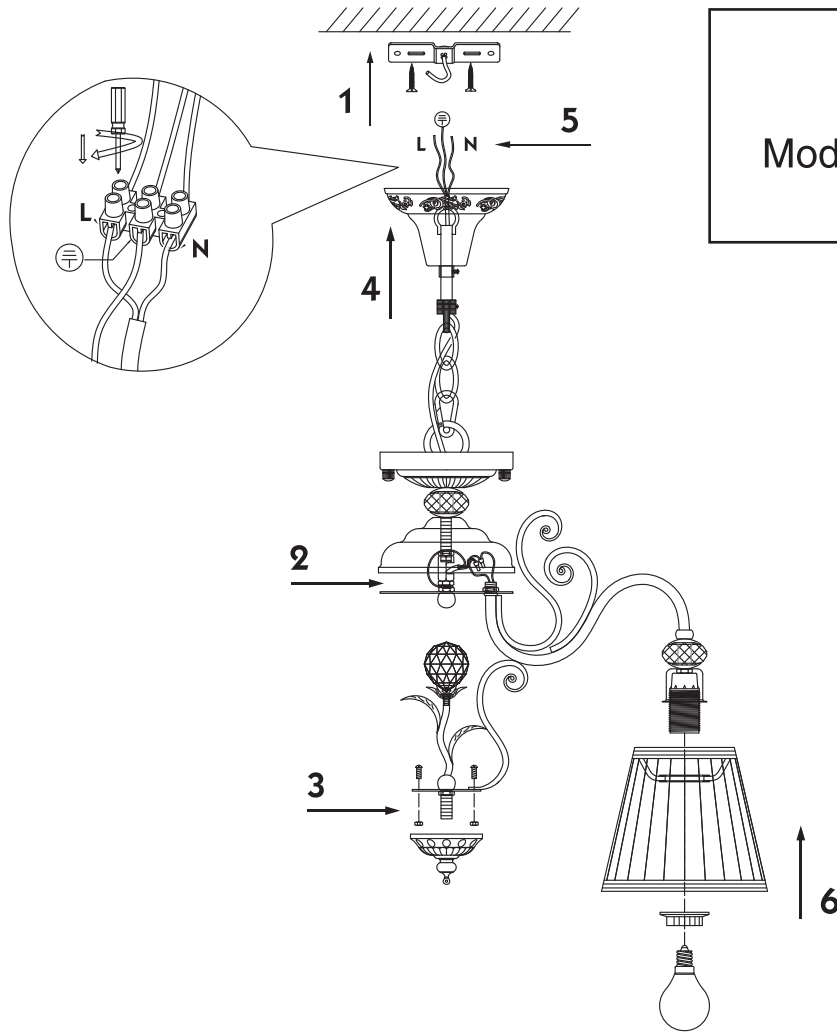

Instruction

Collection: Elegant
Series: Vintage
Model: ARM420-05-R
Suspended

5 x E14 (40w)

MAYTONI
DECORATIVE LIGHTING

www.maytoni.de