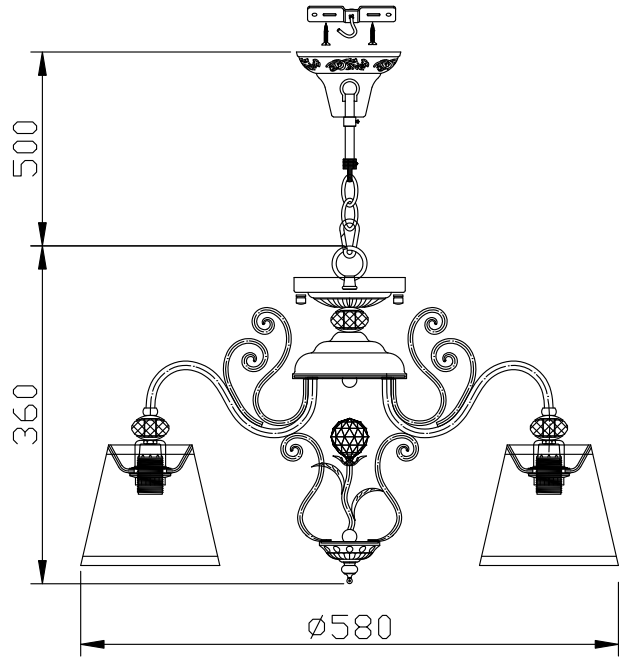

Instruction

Collection: Elegant
Series: Vintage
Model: ARM420-05-R
Suspended

5 x E14 (40w)

MAYTONI
DECORATIVE LIGHTING

www.maytoni.de