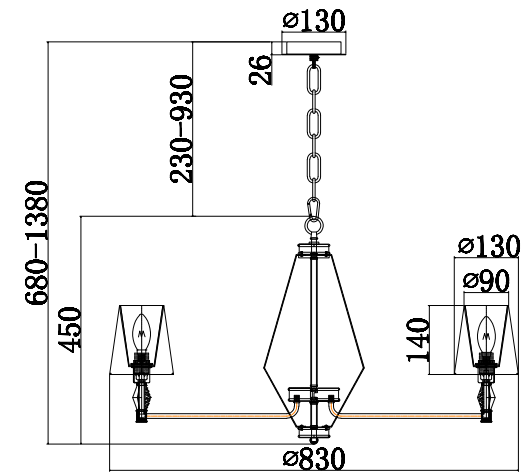

Instruction

MOD038PL-08CH

8 x E14 (40W)

Model: MOD038PL-08CH
Collection: Modern
Series: Stein

Ceiling Lamps