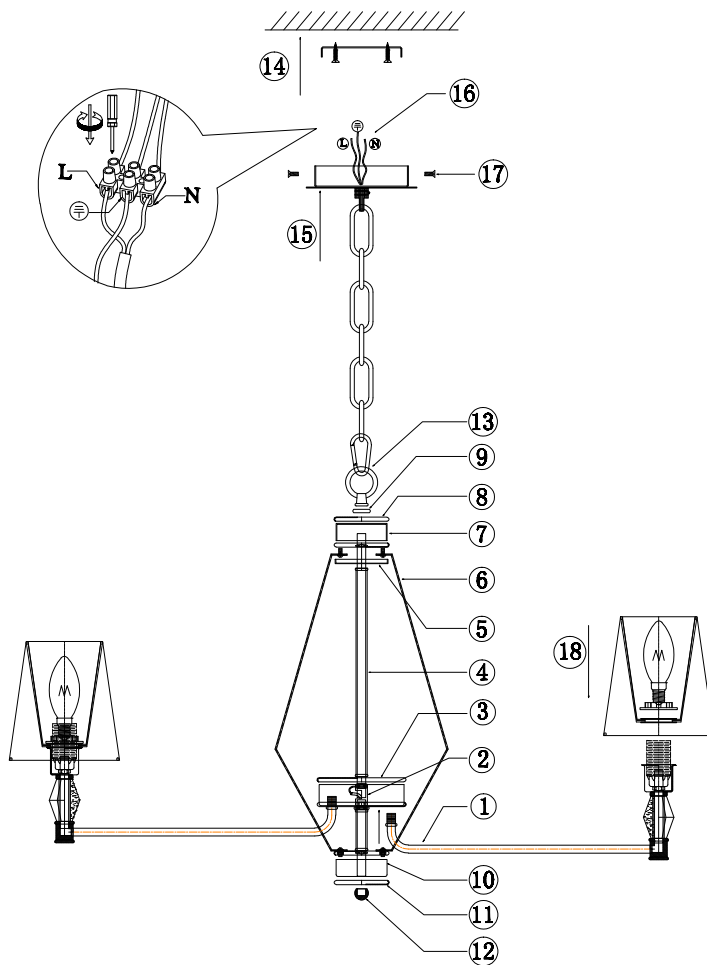

Instruction

MOD038PL-08CH

8 x E14 (40W)

Model: MOD038PL-08CH
Collection: Modern
Series: Stein

Ceiling Lamps