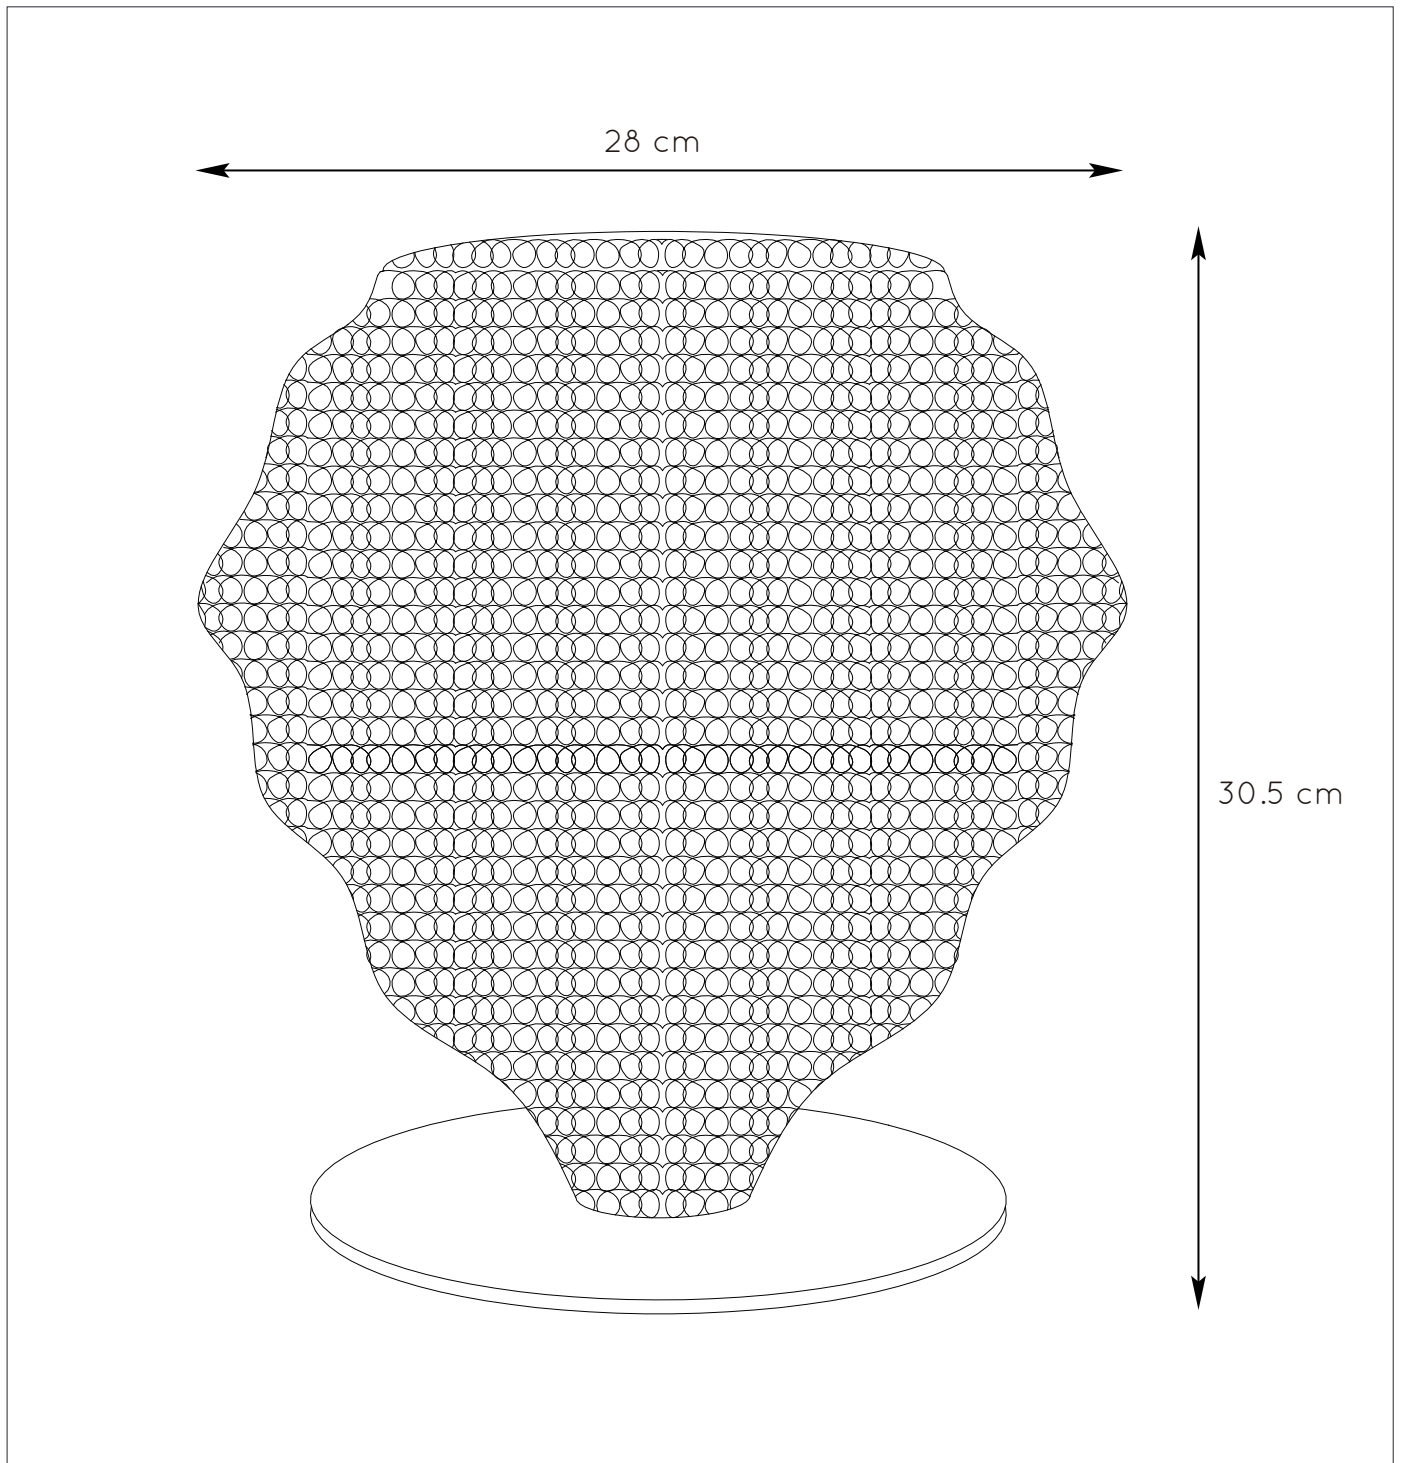

SAAR

Item number : 03523/01/30

EAN code : 5411212031235

For more specifications, dimensions please visit

www.lucide.com