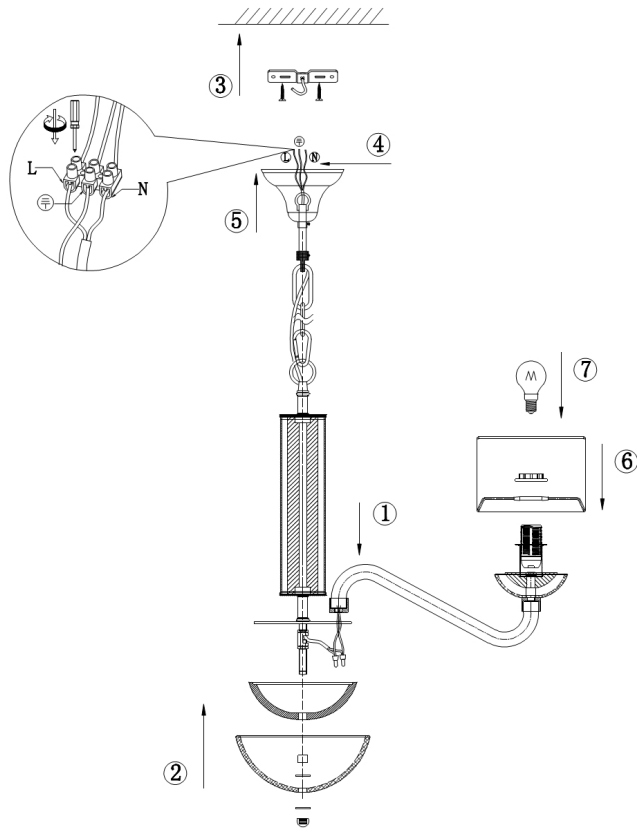

Instruction

Collection: ELEGANT
Series: MARYLAND
Model: ARM526PL-06GR
Ceiling

6 x E14 (40W)

MAYTONI
DECORATIVE LIGHTING

www.maytoni.de