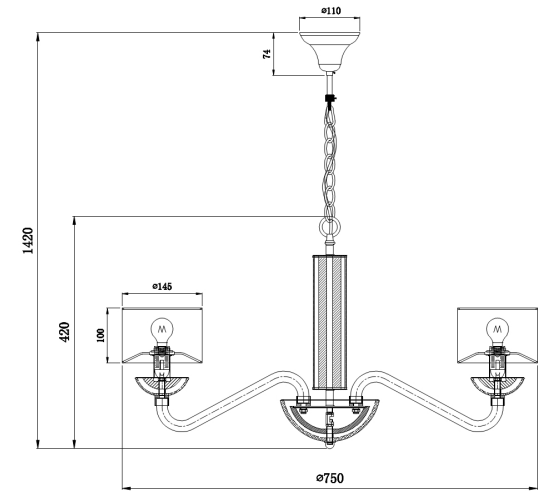

Instruction

Collection: ELEGANT
Series: MARYLAND
Model: ARM526PL-06GR
Ceiling

6 x E14 (40W)

MAYTONI
DECORATIVE LIGHTING

www.maytoni.de