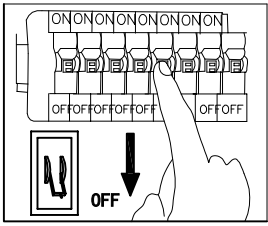

INSTALLATION INSTRUCTION ODEON LIGHT COLLECTION HIGHTECH 7008/5WLA 7009/5WLA

3000K-4000K