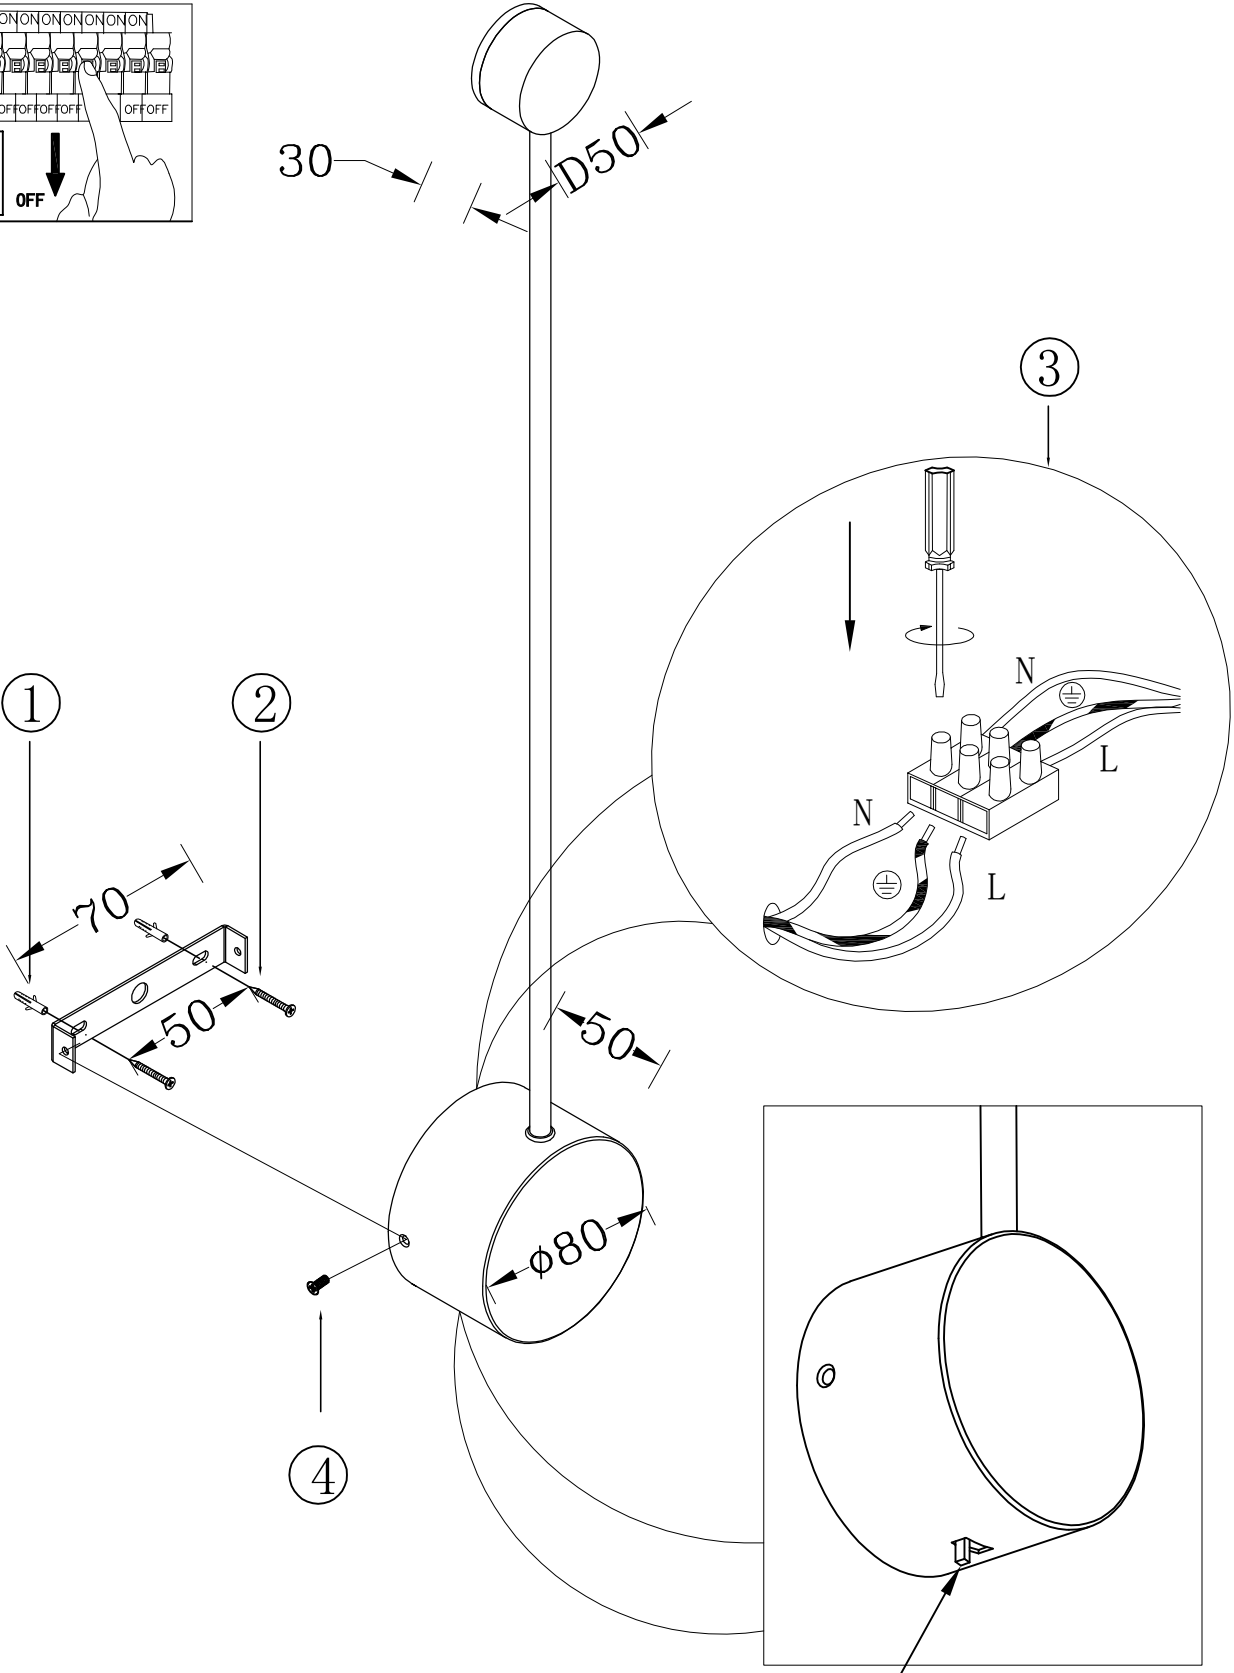

INSTALLATION INSTRUCTION ODEON LIGHT COLLECTION HIGHTECH 7008/5WLA 7009/5WLA

3000K-4000K